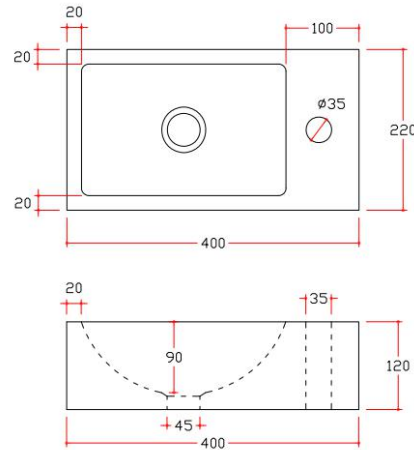

### Stella Vanity Basin Carrara White Natural Marble

- 400 x 220 x 120mm
- No taphole
- Bench mounted
- No overflow

### Stella Vanity Basin Nero Marquina Natural Marble

- 400 x 220x 120mm
- No taphole
- Bench mounted
- No overflow

**\*\*Waste is not included\*\***

**Matching Pop-up waste [SC-PW32.XX](#) is Recommended**