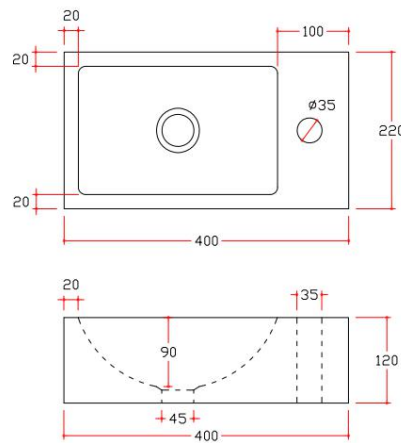

### Stella Vanity Basin Carrara White Natural Marble

- 400 x 220 x 120mm
- No taphole
- Bench mounted
- No overflow

### Stella Vanity Basin Nero Marquina Natural Marble

- 400 x 220x 120mm
- No taphole
- Bench mounted
- No overflow

**\*\*Waste is not included\*\***

**Matching Pop-up waste [SC-PW32.XX](#) is Recommended**