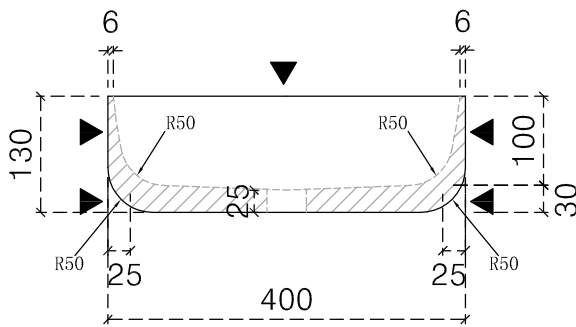

Top

Front View

▲ = Semi Polished

Material	Code Number	Description
Carrara White	SC-MB5. CW	CIRCA VES BASIN-CARRARA WHITE NAT MARBLE
Nero Marquina	SC-MB5. NM	CIRCA VES BASIN-NERO MARQUINA NAT MARBLE

Note: Marble is a stunning natural product and due to its nature, every basin will have its own unique finish and may slightly differ from the picture (s) shown.

DL\*\*\*\*\*

(Unit)

(mm)

2021. 12. 23

NO.