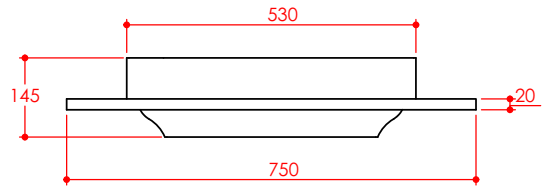

ART SEMI-INSET BASIN

**Art S/Inset Basin
Carrara White Natural
Marble**

- 530x350x145mm
- No taphole
- Semi Inset
- No overflow

**Art S/Inset Basin
Nero Marquina Natural
Marble**

- 530x350x145mm
- No taphole
- Semi Inset
- No overflow

Finish: semi-polished		Unit:mm		
material	Size		QTY	
1 natural marble	530	350	145	
CUSTOMER CODE:			2021.08.25	

All dimensions are in millimeters and are subject to normal manufacturing variations (-/+). Due to continuing improvement in design and performance of the products, we reserve to vary specifications without notice.