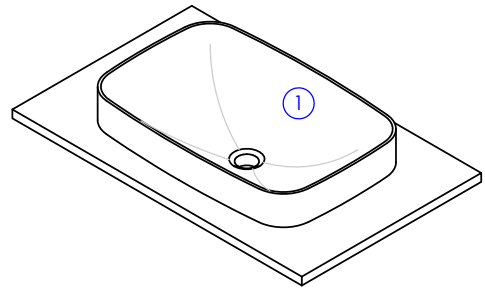

ART SEMI-INSET BASIN

**Art S/Inset Basin
Carrara White Natural
Marble**

- 530x350x145mm
- No taphole
- Semi Inset
- No overflow

**Art S/Inset Basin
Nero Marquina Natural
Marble**

- 530x350x145mm
- No taphole
- Semi Inset
- No overflow

****Waste is not included****

**Matching Pop-up waste [SC-PW32.XX](#) is
Recommended**

Note: Marble is a stunning natural product and due to its nature, every basin will have its own unique finish and may slightly differ from the picture (S) shown.

Finish: semi-polished		Unit:mm		
material	Size		QTY	
1 natural marble	530	350	145	
CUSTOMER CODE:			2021.08.25	

All dimensions are in millimeters and are subject to normal manufacturing variations (-/+). Due to continuing improvement in design and performance of the products, we reserve to vary specifications without notice.