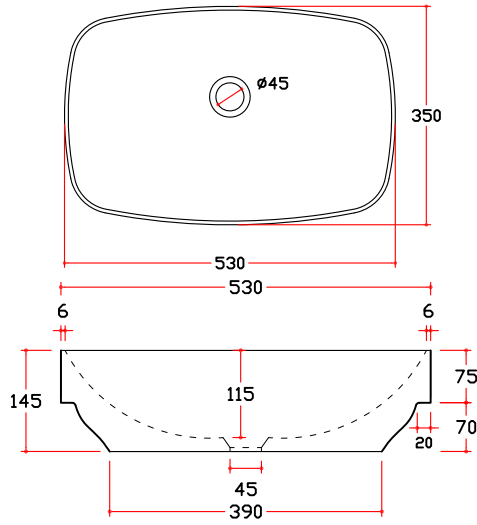

ART SEMI-INSET BASIN

**Art S/Inset Basin
Carrara White Natural
Marble**

- 530x350x145mm
- No taphole
- Semi Inset
- No overflow

**Art S/Inset Basin
Nero Marquina Natural
Marble**

- 530x350x145mm
- No taphole
- Semi Inset
- No overflow

Finish: semi-polished		Unit:mm		
material	Size		QTY	
1 natural marble	530	350	145	
CUSTOMER CODE:			2021.08.25	

All dimensions are in millimeters and are subject to normal manufacturing variations (-/+). Due to continuing improvement in design and performance of the products, we reserve to vary specifications without notice.