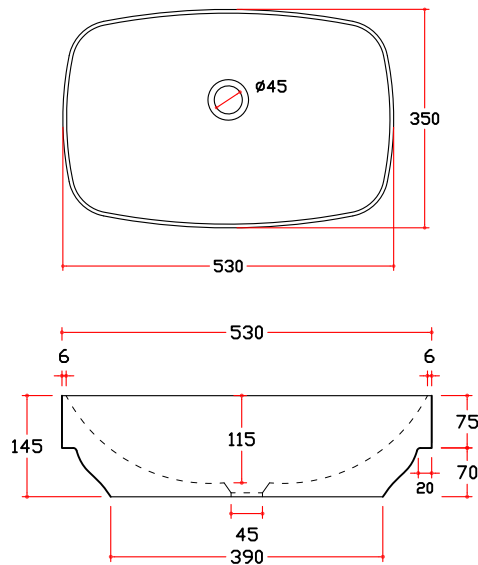

ART SEMI-INSET BASIN

**Art S/Inset Basin
Carrara White Natural
Marble**

- 530x350x145mm
- No taphole
- Semi Inset
- No overflow

**Art S/Inset Basin
Nero Marquina Natural
Marble**

- 530x350x145mm
- No taphole
- Semi Inset
- No overflow

Finish: semi-polished		Unit:mm		
material	Size		QTY	
1 natural marble	530	350	145	
CUSTOMER CODE:			2021.08.25	

All dimensions are in millimeters and are subject to normal manufacturing variations (-/+). Due to continuing improvement in design and performance of the products, we reserve to vary specifications without notice.