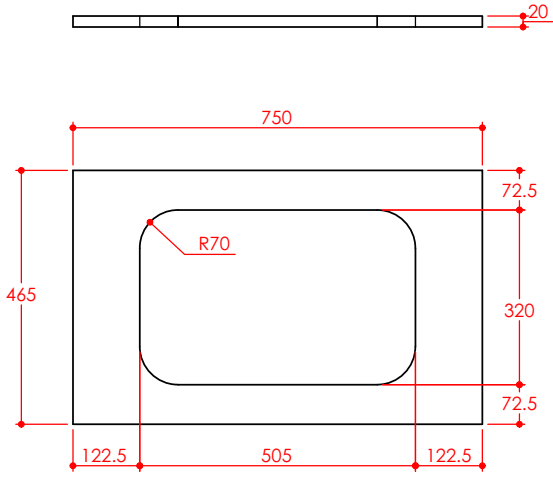

ART SEMI-INSET BASIN

**Art S/Inset Basin
Carrara White Natural
Marble**

- 530x350x145mm
- No taphole
- Semi Inset
- No overflow

**Art S/Inset Basin
Nero Marquina Natural
Marble**

- 530x350x145mm
- No taphole
- Semi Inset
- No overflow

Finish: semi-polished		Unit:mm		
material	Size		QTY	
1 natural marble	530	350	145	
CUSTOMER CODE:			2021.08.25	

All dimensions are in millimeters and are subject to normal manufacturing variations (-/+). Due to continuing improvement in design and performance of the products, we reserve to vary specifications without notice.