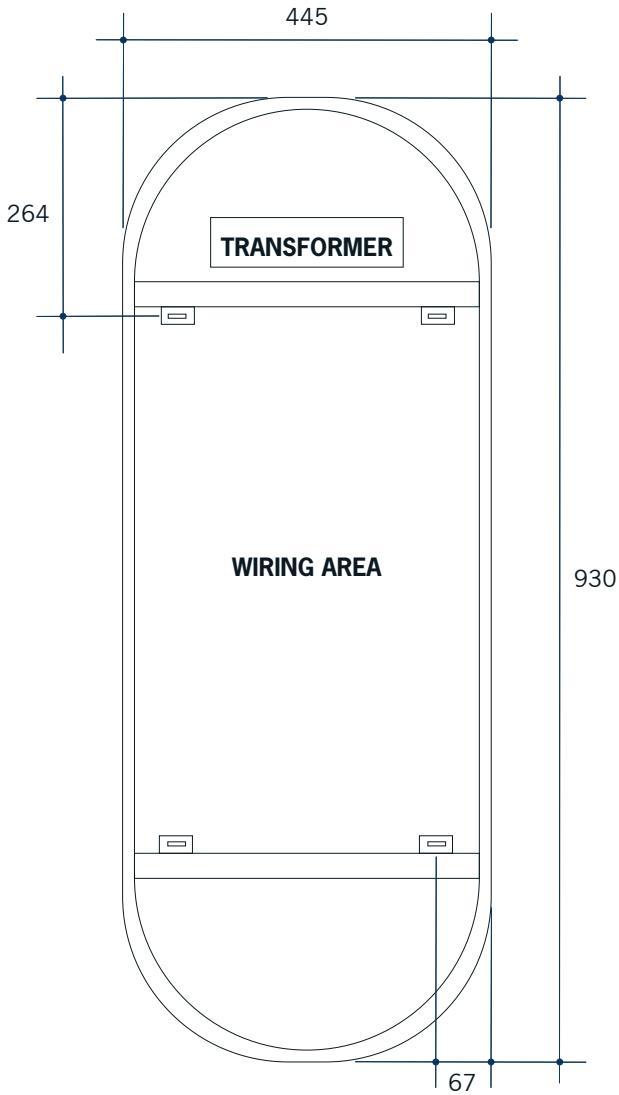

Ablaze Premium Back-lit Mirrors

Stock Code	Light	Size (mm)	Output (W)
S0500W	Warm	H1000 x W500 x D45	39 Watts

Please note: Mirrors will need to be installed in accordance with the Installation Guide. Ablaze does not take responsibility for incorrect installation of these mirrors.