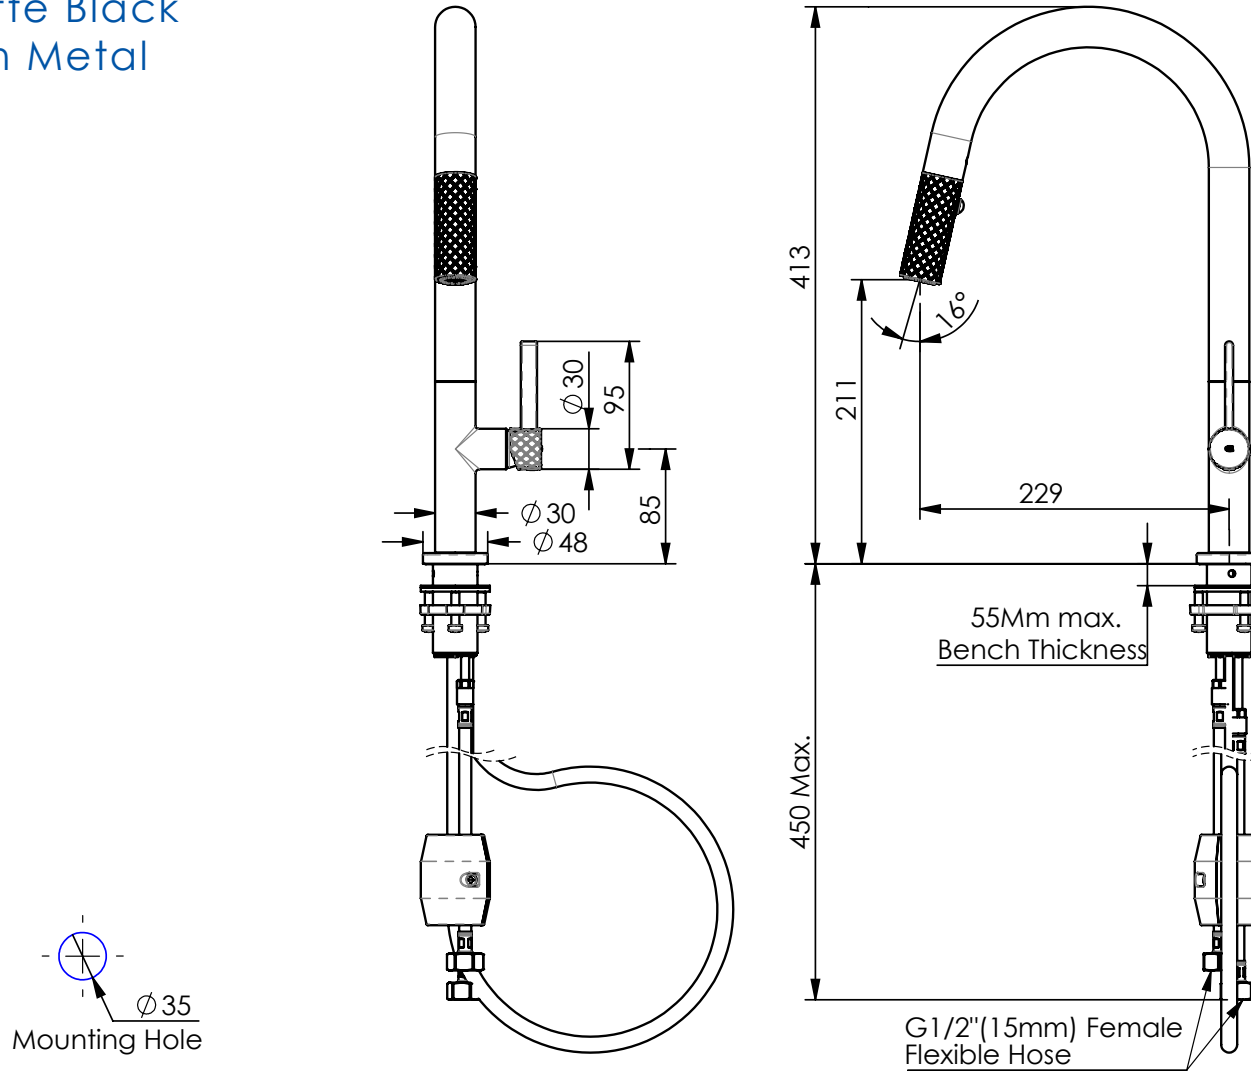

# TRANCE PULL-DOWN SINK MIXER

- 18312546 | Brushed Brass
- 18312543 | Brushed Stainless
- 18312547 | Matte Black
- 18312549 | Gun Metal

Exclusively sold by Harvey Norman Bathrooms Australia

AU: 1800 244 992 | [aussales@greenstapware.com](mailto:aussales@greenstapware.com)