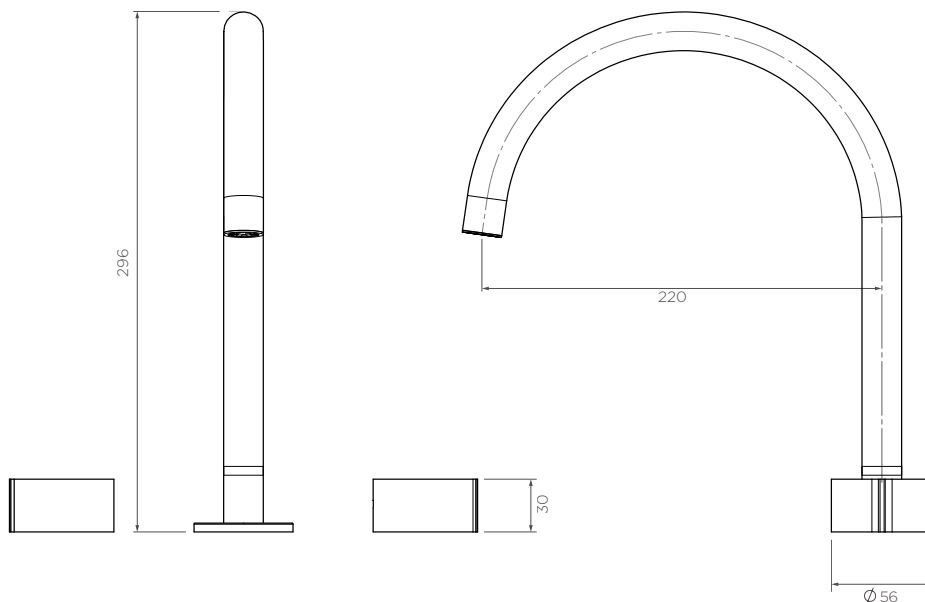

CARE AND MAINTENANCE

- All surfaces should be frequent cleaned with a mixture of mild, pH neutral soap and warm water with a soft cloth
- Do not use abrasive clothes, scouring pads on surfaces
- Do not use harsh cleaning agents i.e. cream cleaners or citrus based cleaners (*see cleaning leaflet for comprehensive list*)