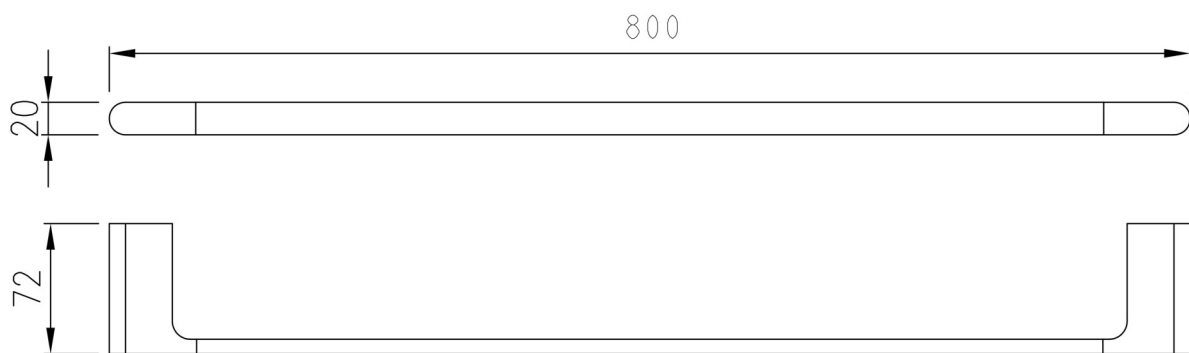

PLD

VANTAGE SINGLE TOWEL RAIL 800mm GUNMETAL GREY

PRODUCT CODE : VTGMSTR800

CONSTRUCTION : ALL METAL

FINISH : GUNMETAL GREY PVD

WARRANTY : 5 YEAR REPLACEMENT WARRANTY