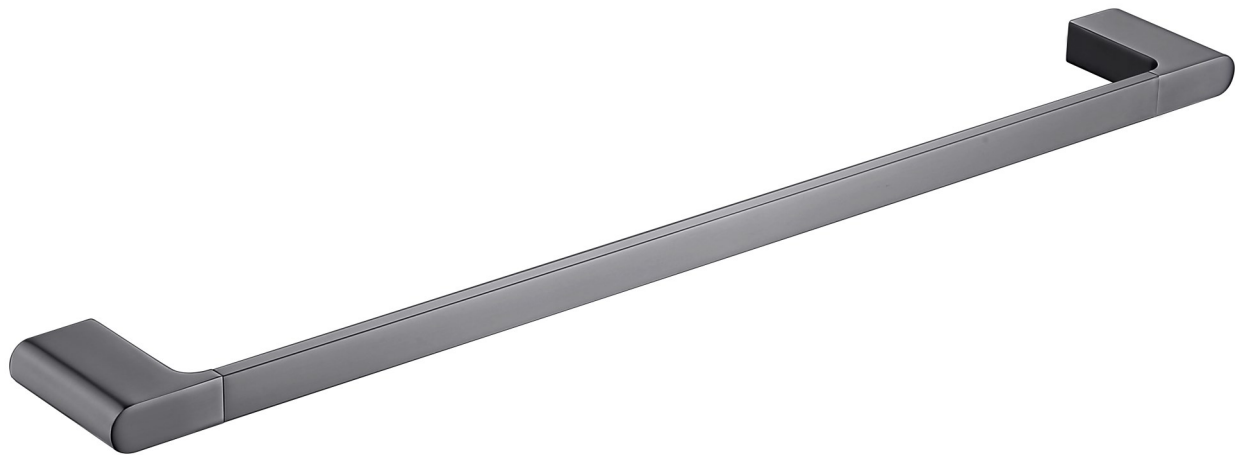

PLD

VANTAGE SINGLE TOWEL RAIL 800mm GUNMETAL GREY

PRODUCT CODE : VTGMSTR800

CONSTRUCTION : ALL METAL

FINISH : GUNMETAL GREY PVD

WARRANTY : 5 YEAR REPLACEMENT WARRANTY