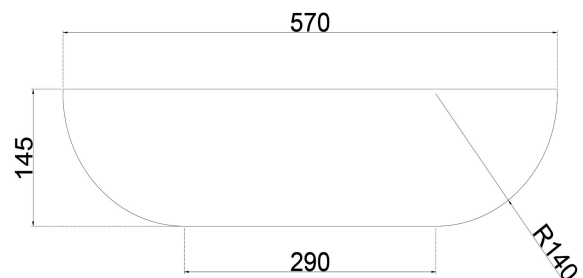

VULCANO

STYLE

Above counter

COLOURS

Various finished available

OVERFLOW & WASTE

without overflow
waste not included.

▲ vertical view

▲ front view

Units : MM

Note: All dimensions are in millimeters and are subject to normal manufacturing variations (-/+).

Due to continuing improvement in design and performance of the products, we reserve to vary specifications without notice.