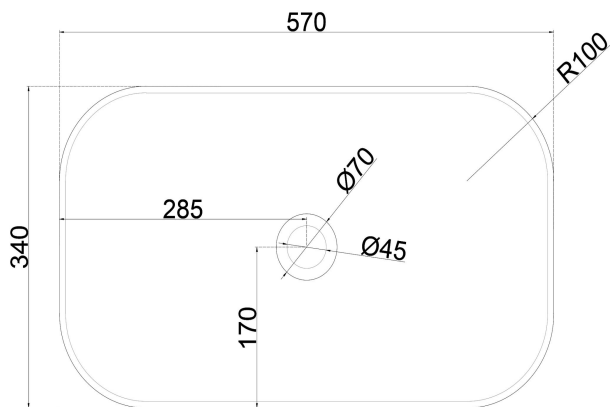

VULCANO

STYLE

Above counter

COLOURS

Various finished available

OVERFLOW & WASTE

without overflow
waste not included.

▲ vertical view

▲ front view

Units : MM

Note: All dimensions are in millimeters and are subject to normal manufacturing variations (-/+).

Due to continuing improvement in design and performance of the products, we reserve to vary specifications without notice.