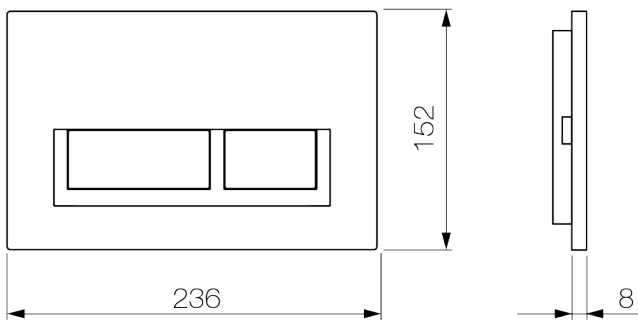

## Xoni Flush Buttons

XN04470.BB

**Finish:** Brushed Brass

Arcisan Flush Buttons have been designed to complement all our Arcisan sanitaryware and will fit the Arcisan cistern. Available in a range of colours, that will match your Arcisan tapware and accessories, the Xoni flush button is the piece to complete your bathroom.