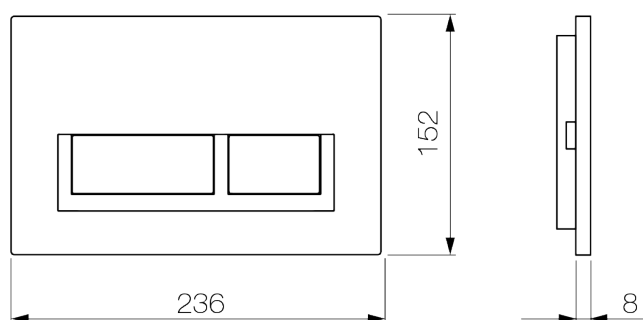

Xoni Flush Buttons

XN04470.GM

Finish: Brushed Gun Metal

Arcisan Flush Buttons have been designed to complement all our Arcisan sanitaryware and will fit the Arcisan cistern. Available in a range of colours, that will match your Arcisan tapware and accessories, the Xoni flush button is the piece to complete your bathroom.