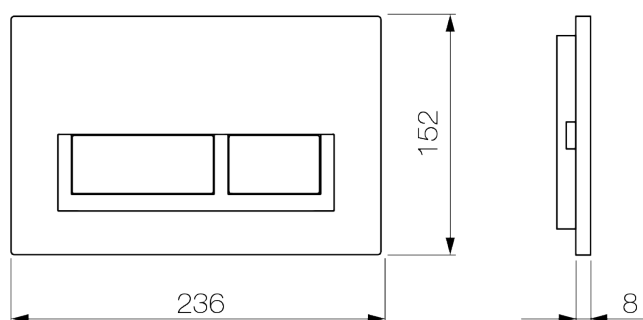

Xoni Flush Buttons

XN04470.MB

Finish: Matte Black

Arcisan Flush Buttons have been designed to complement all our Arcisan sanitaryware and will fit the Arcisan cistern. Available in a range of colours, that will match your Arcisan tapware and accessories, the Xoni flush button is the piece to complete your bathroom.