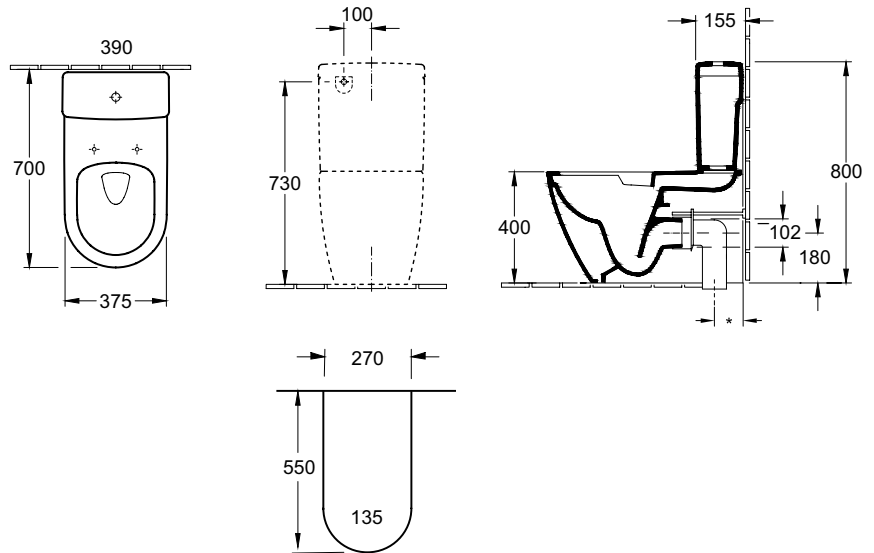

ARCHITECTURA 2.0 DIRECT FLUSH BTW TOILET WITH SLIM SEAT

Product Image **Technical Specification**

Water Entry:	Rear Water Entry		
*S-Trap Set-out options	Distance from finished wall to centre of soil pipe	Vario Bend required	Installation Notes
Recommended	140mm	50015PNEW	Supplied standard with S-trap Suites
Standard Adjustment Range	110-210mm		
With extension bend	200-290mm	8702	Order separately with P-Trap Suite
			To be cut to required length on-site
			To be cut to required length on-site - Requires installation into DWV pipe (adaptor supplied)

Description	
Architectura 2.0 DirectFlush BTW Toilet with Slim Seat WELS 4 Star / 4.5/3L	
5691R101L4DB	S-Trap
5691R001L4B	P-Trap
5691R1R1L4DB	S-Trap with CeramicPlus
5691R0R1L4B	P-Trap with CeramicPlus