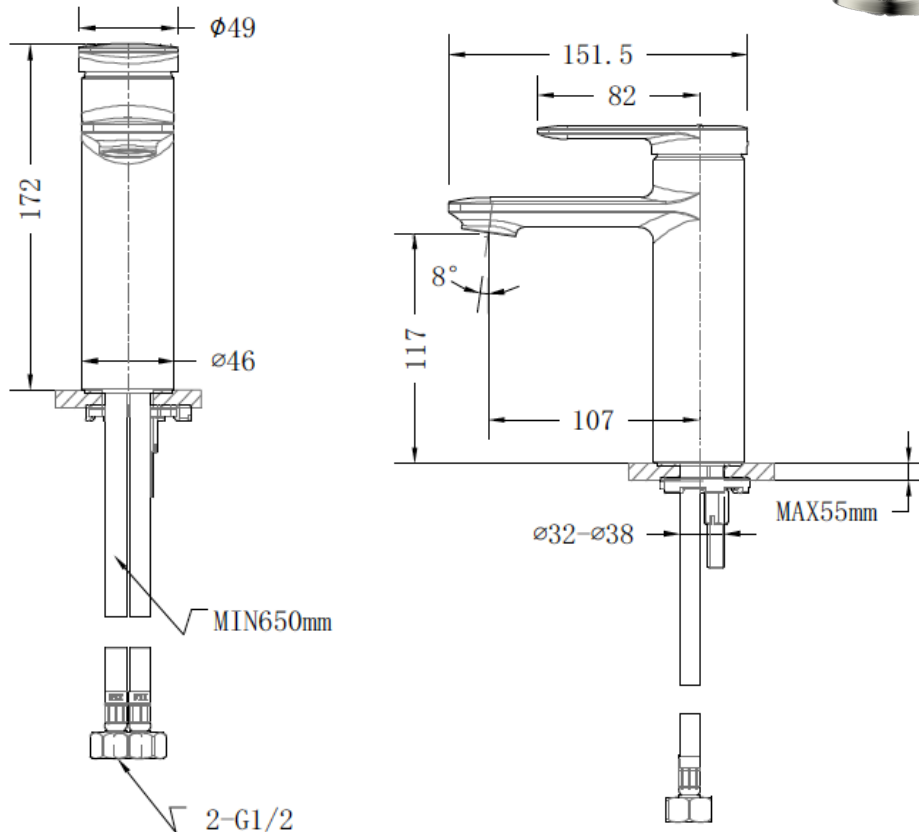

BRAVAT

BY DIETSCHÉ  1873

EE-1000BN Basin Mixer

FINISH: Brushed Nickel

CONSTRUCTION: Super Brass

CARTRIDGE: 35mm Ceramic

CONNECTION: 1/2" BSP Female

WORKING PRESSURES: 150 - 500 Kpa

OPERATING TEMPERATURE: 5°C - 70°C

WELS RATING: 4 Star 6.5L/Min

Warranty: 15 Years Warranty & Lifetime on cartridge* (Terms & Conditions Apply)