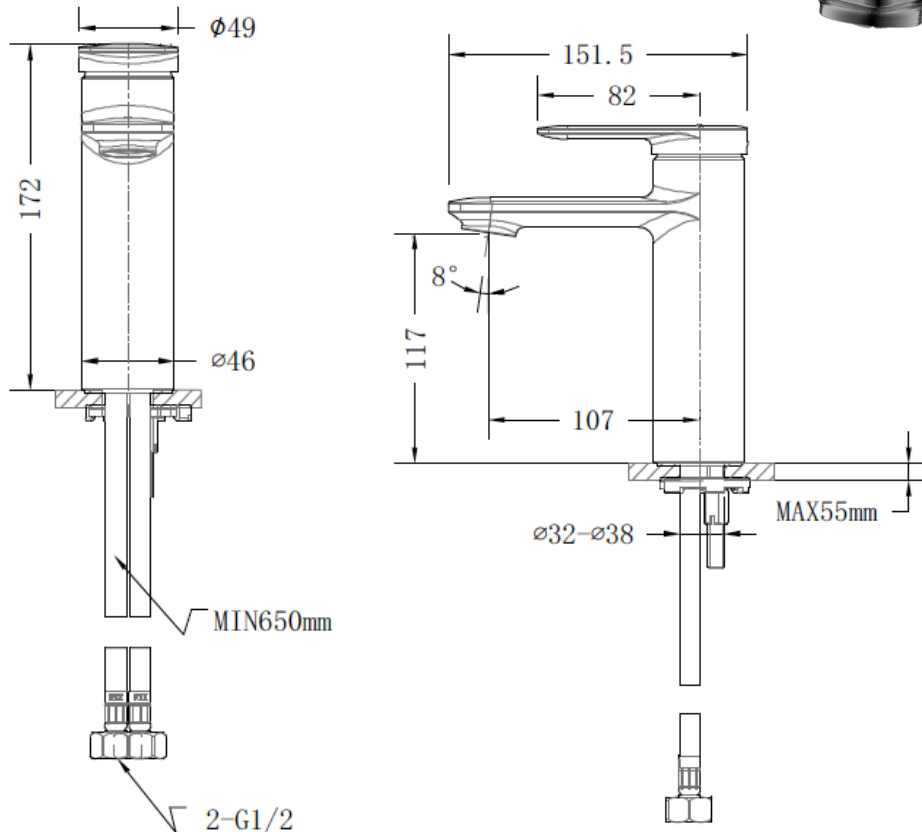

BRAVAT

BY DIETSCHÉ  1873

EE-1000GM Basin Mixer

FINISH: Gun Metal

CONSTRUCTION: Super Brass

CARTRIDGE: 35mm Ceramic

CONNECTION: 1/2" BSP Female

WORKING PRESSURES: 150 - 500 Kpa

OPERATING TEMPERATURE: 5°C - 70°C

WELS RATING: 4 Star 6.5L/Min

Warranty: 15 Years Warranty & Lifetime on cartridge* (Terms & Conditions Apply)

Life Time
Warranty*

200H
NSS PASS

Super Brass

3MM Thickness
Brass