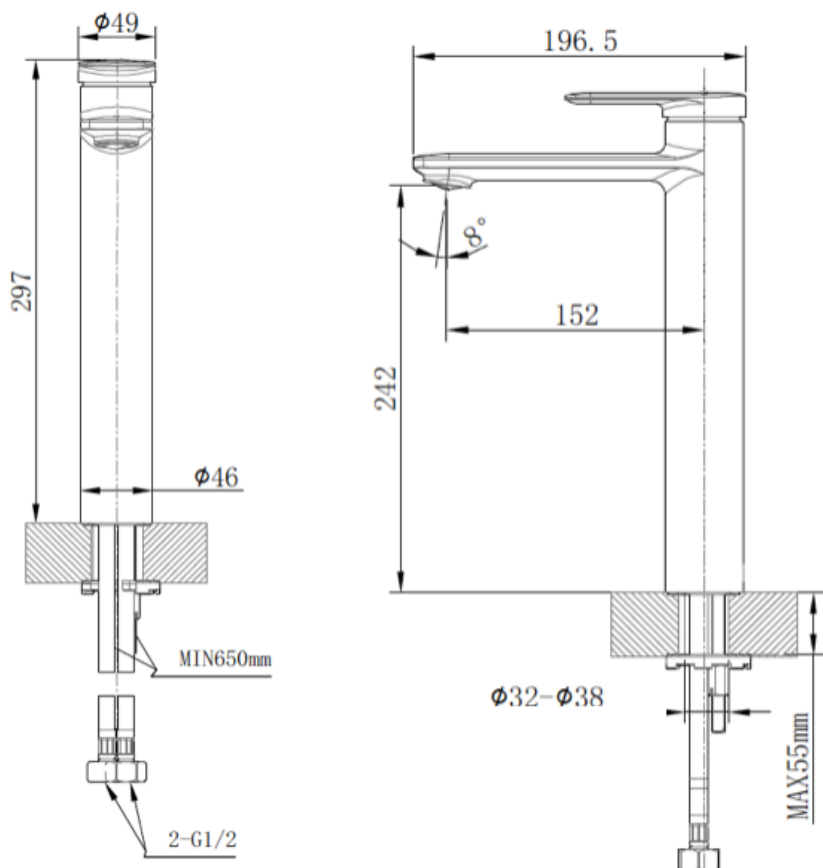

BRAVAT

BY DIETSCHKE  1873

EE-1000HBN High Basin Mixer

FINISH: Brushed Nickel

CONSTRUCTION: Super Brass

CARTRIDGE: 35mm Ceramic

CONNECTION: 1/2" BSP Female

WORKING PRESSURES: 150 - 500 Kpa

OPERATING TEMPERATURE: 5°C - 70°C

WELS RATING: 4 Star 6.5L/Min

Warranty: 15 Years Warranty & Lifetime on cartridge* (Terms & Conditions Apply)