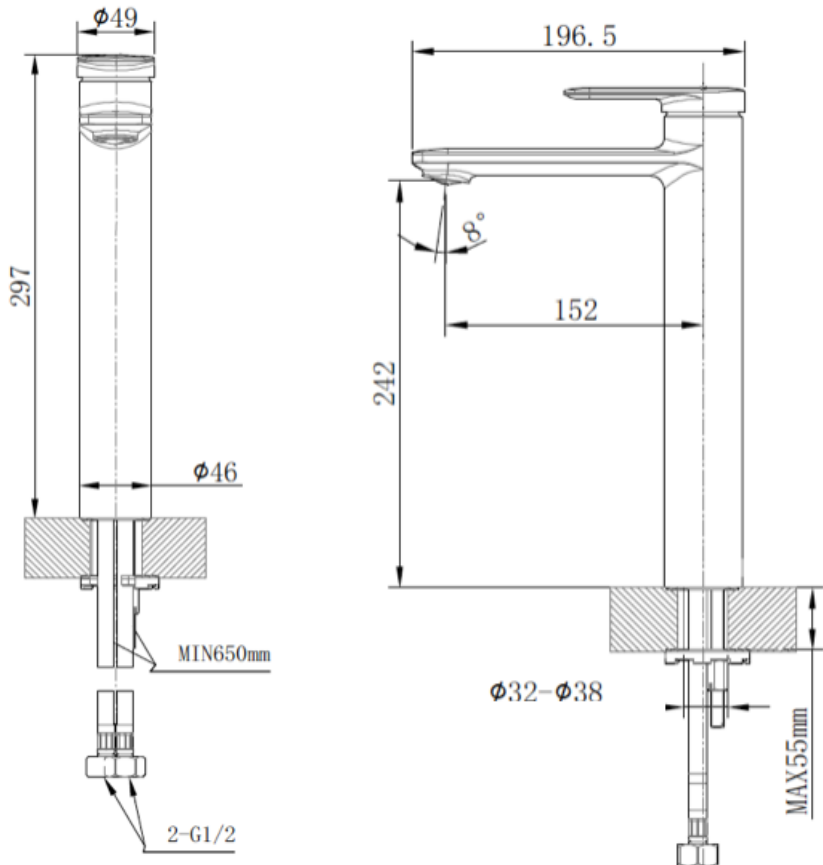

BRAVAT

BY DIETSCHKE  1873

EE-1000HGM High Basin Mixer

FINISH: Gun Metal

CONSTRUCTION: Super Brass

CARTRIDGE: 35mm Ceramic

CONNECTION: 1/2" BSP Female

WORKING PRESSURES: 150 - 500 Kpa

OPERATING TEMPERATURE: 5°C - 70°C

WELS RATING: 4 Star 6.5L/Min

Warranty: 15 Years Warranty & Lifetime on cartridge* (Terms & Conditions Apply)