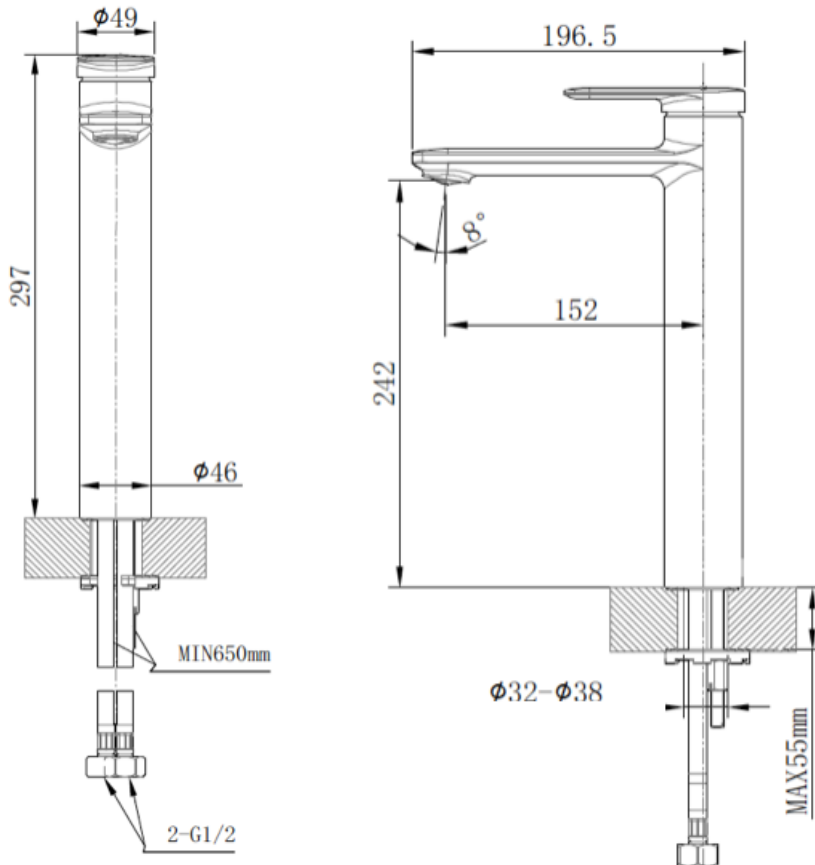

BRAVAT

BY DIETSCHKE  1873

EE-1000HMB High Basin Mixer

FINISH: Matte Black

CONSTRUCTION: Super Brass

CARTRIDGE: 35mm Ceramic

CONNECTION: 1/2Ø BSP Female

WORKING PRESSURES: 150 - 500 Kpa

OPERATING TEMPERATURE: 5°C - 70°C

WELS RATING: 4 Star 6.5L/Min

Warranty: 15 Years Warranty & Lifetime on cartridge* (Terms & Conditions Apply)