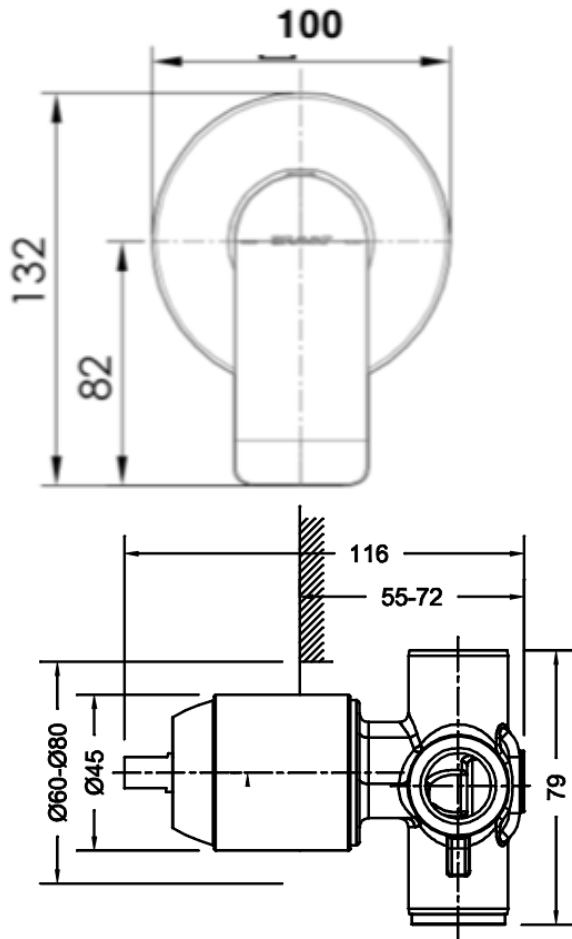

## EE-2000MB Shower Mixer

**FINISH:** Matt Black

**CONSTRUCTION:** Super Brass

**CARTRIDGE:** 35mm Ceramic

**CONNECTION:** 1/2 $\varnothing$  BSP Female

**WORKING PRESSURES:** 150 - 500 Kpa

**OPERATING TEMPERATURE:** 5°C - 70°C