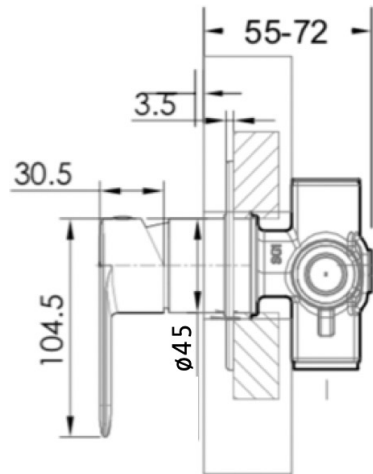

## EE-2000MB Shower Mixer

**FINISH:** Matt Black

**CONSTRUCTION:** Super Brass

**CARTRIDGE:** 35mm Ceramic

**CONNECTION:** 1/2 $\varnothing$  BSP Female

**WORKING PRESSURES:** 150 - 500 Kpa

**OPERATING TEMPERATURE:** 5°C - 70°C