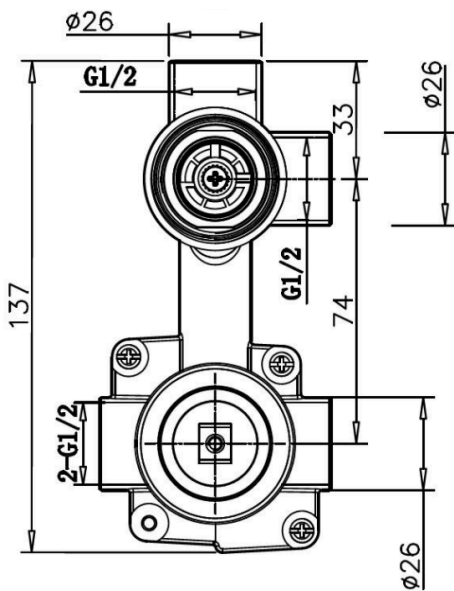

BRAVAT

BY DIETSCHKE  1873

EE-3000BN Shower Mixer with Diverter

FINISH: Brushed Nickel

CONSTRUCTION: Super Brass

CARTRIDGE: 35mm Ceramic

CONNECTION: 1/2" BSP Female

WORKING PRESSURES: 150 - 500 Kpa