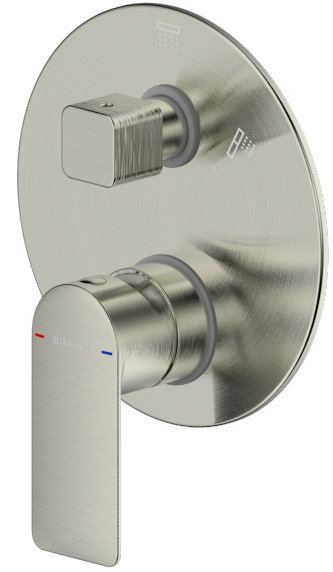

BRAVAT

BY DIETSCHKE  1873

EE-3000BN Shower Mixer with Diverter

FINISH: Brushed Nickel

CONSTRUCTION: Super Brass

CARTRIDGE: 35mm Ceramic

CONNECTION: 1/2" BSP Female

WORKING PRESSURES: 150 - 500 Kpa