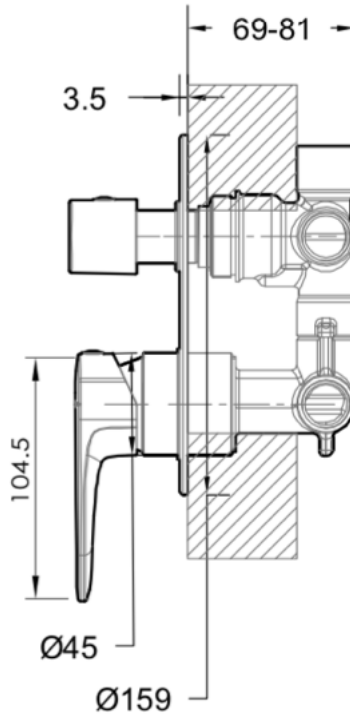

BRAVAT

BY DIETSCHKE  1873

EE-3000BN Shower Mixer with Diverter

FINISH: Brushed Nickel

CONSTRUCTION: Super Brass

CARTRIDGE: 35mm Ceramic

CONNECTION: 1/2" BSP Female

WORKING PRESSURES: 150 - 500 Kpa