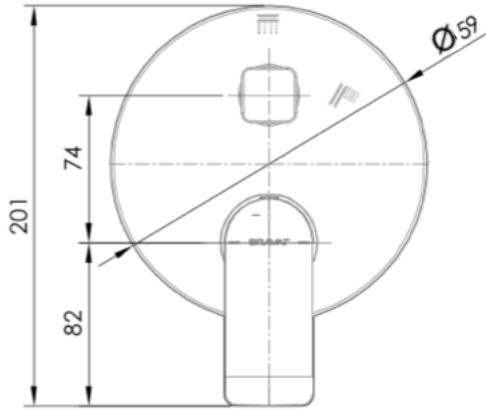

BRAVAT

BY DIETSCHKE  1873

EE-3000BN Shower Mixer with Diverter

FINISH: Brushed Nickel

CONSTRUCTION: Super Brass

CARTRIDGE: 35mm Ceramic

CONNECTION: 1/2" BSP Female

WORKING PRESSURES: 150 - 500 Kpa