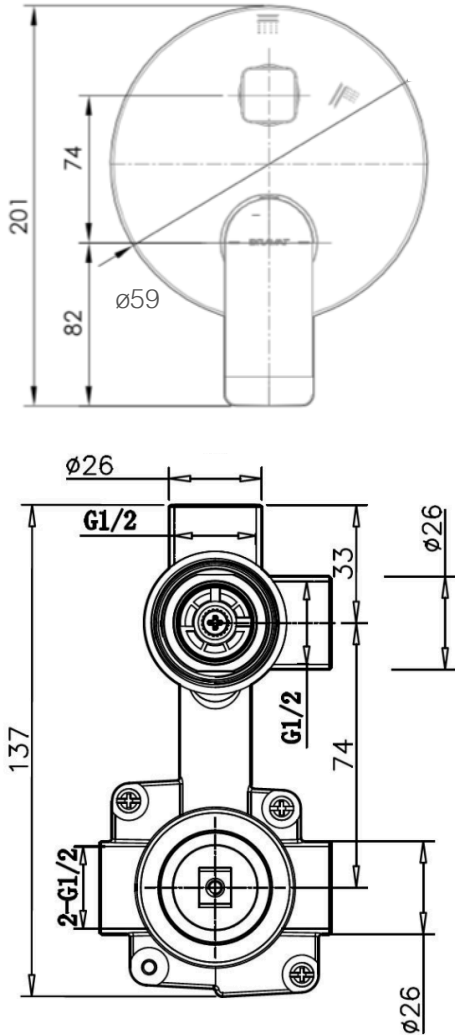

BRAVAT

BY DIETSCHKE  1873

EE-3000GM Shower Mixer with Diverter

FINISH: Gun Metal

CONSTRUCTION: Super Brass

CARTRIDGE: 35mm Ceramic

CONNECTION: 1/2" BSP Female

WORKING PRESSURES: 150 - 500 Kpa