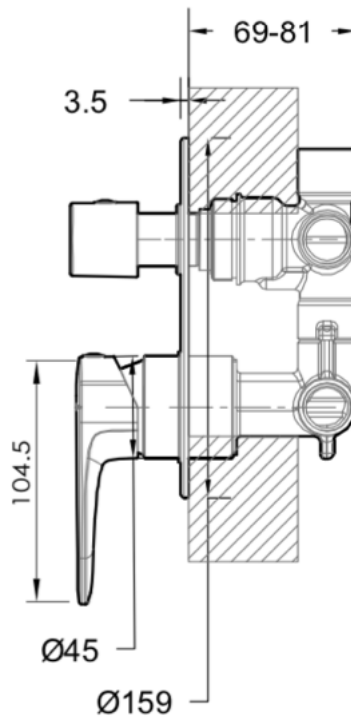

BRAVAT

BY DIETSCHKE  1873

EE-3000GM Shower Mixer with Diverter

FINISH: Gun Metal

CONSTRUCTION: Super Brass

CARTRIDGE: 35mm Ceramic

CONNECTION: 1/2" BSP Female

WORKING PRESSURES: 150 - 500 Kpa