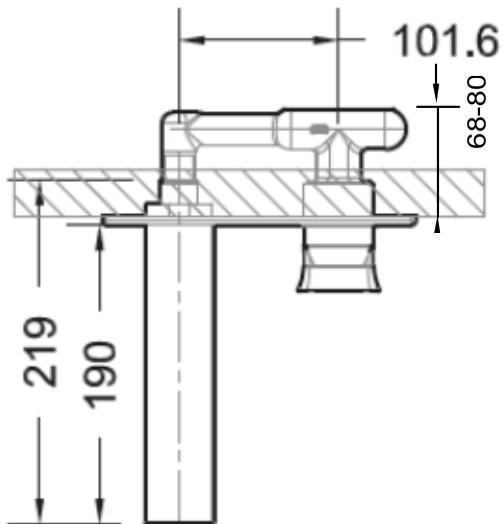

BRAVAT

BY DIETSCHE  1873

EE-4000 Wall Basin Mixer

FINISH: Chrome

CONSTRUCTION: Super Brass

CARTRIDGE: 35mm Ceramic

CONNECTION: 1/2" BSP Female

WORKING PRESSURES: 150 - 500 Kpa