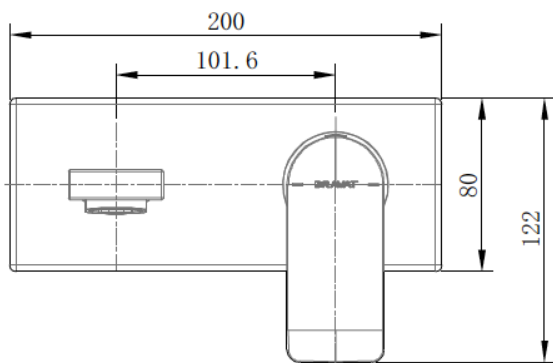

BRAVAT

BY DIETSCHE  1873

EE-4000 Wall Basin Mixer

FINISH: Chrome

CONSTRUCTION: Super Brass

CARTRIDGE: 35mm Ceramic

CONNECTION: 1/2" BSP Female

WORKING PRESSURES: 150 - 500 Kpa