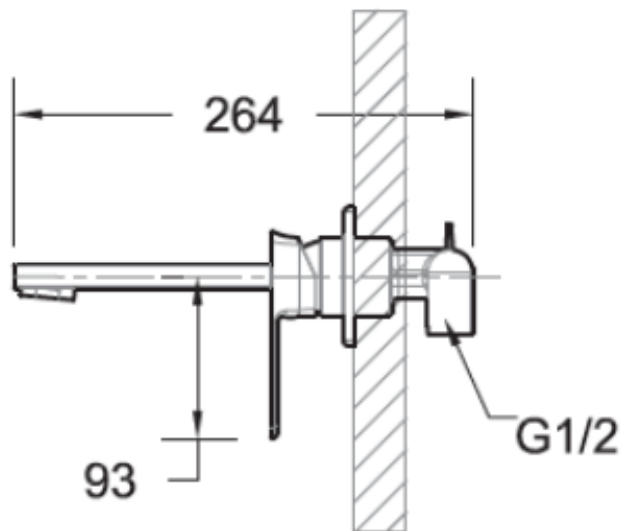

BRAVAT

BY DIETSCHE  1873

EE-4000 Wall Basin Mixer

FINISH: Chrome

CONSTRUCTION: Super Brass

CARTRIDGE: 35mm Ceramic

CONNECTION: 1/2" BSP Female

WORKING PRESSURES: 150 - 500 Kpa