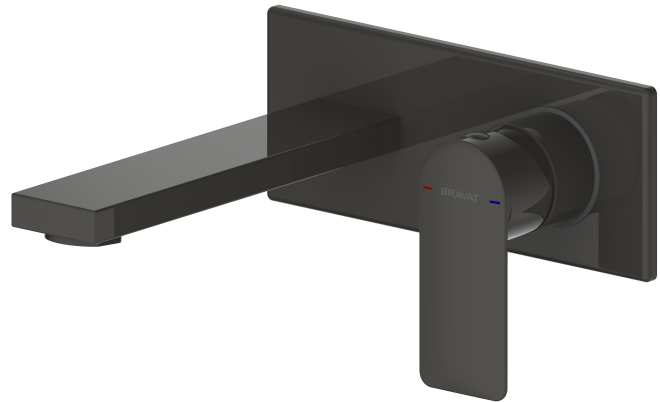

BRAVAT

BY DIETSCHKE  1873

EE-4000MB Wall Basin Mixer

FINISH: Matte Black

CONSTRUCTION: Super Brass

CARTRIDGE: 35mm Ceramic

CONNECTION: 1/2" BSP Female

WORKING PRESSURES: 150 - 500 Kpa