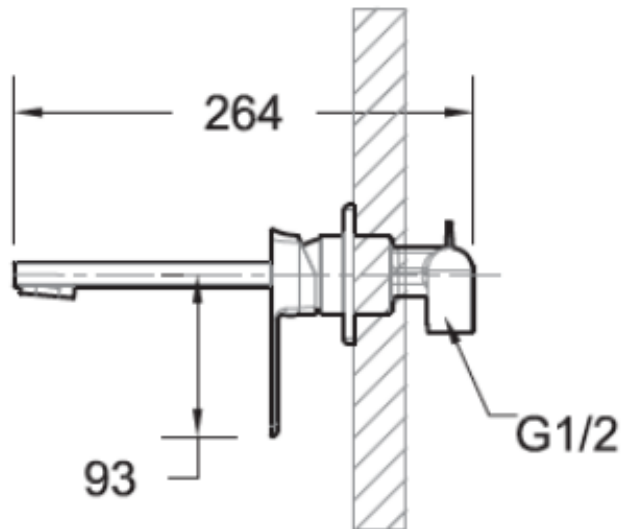

BRAVAT

BY DIETSCHKE  1873

EE-4000MB Wall Basin Mixer

FINISH: Matte Black

CONSTRUCTION: Super Brass

CARTRIDGE: 35mm Ceramic

CONNECTION: 1/2" BSP Female

WORKING PRESSURES: 150 - 500 Kpa