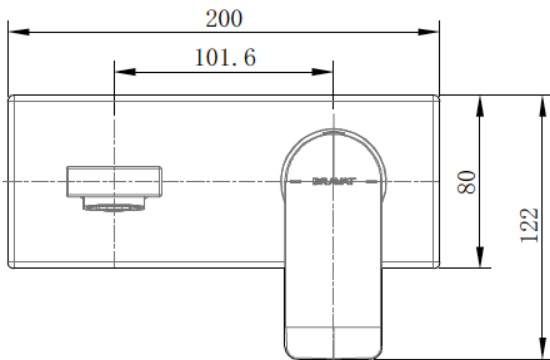

BRAVAT

BY DIETSCHKE  1873

EE-4000MB Wall Basin Mixer

FINISH: Matte Black

CONSTRUCTION: Super Brass

CARTRIDGE: 35mm Ceramic

CONNECTION: 1/2" BSP Female

WORKING PRESSURES: 150 - 500 Kpa