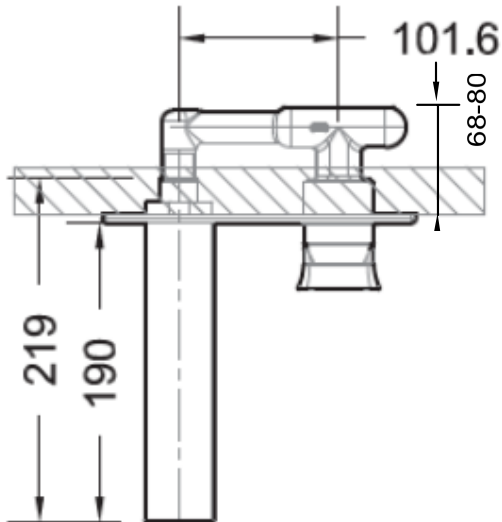

BRAVAT

BY DIETSCHKE  1873

EE-4000MB Wall Basin Mixer

FINISH: Matte Black

CONSTRUCTION: Super Brass

CARTRIDGE: 35mm Ceramic

CONNECTION: 1/2" BSP Female

WORKING PRESSURES: 150 - 500 Kpa