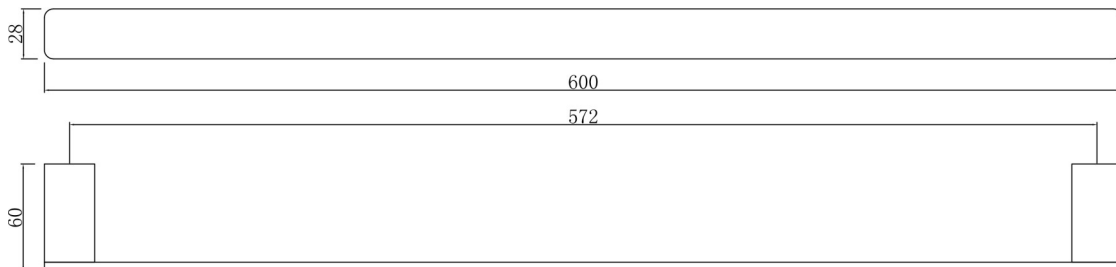

BATHROOMWARE

SURFACE SINGLE TOWEL RAIL 600mm
MATTE BLACK

PRODUCT CODE : HNPSMBSTR600

CONSTRUCTION : SOLID BRASS

FINISH : MATTE BLACK ELECTROPLATED

WARRANTY : 10 YEAR REPLACEMENT WARRANTY