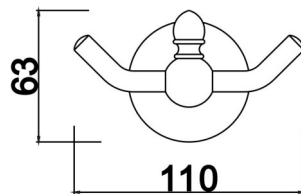

BATHROOMWARE

KINGSTON DOUBLE ROBE HOOK
CHROME PLATE

PRODUCT CODE : KTDBRH

CONSTRUCTION : SOLID BRASS

FINISH : CHROME PLATE

WARRANTY : LIFETIME REPLACEMENT WARRANTY