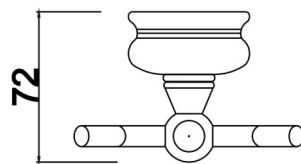

BATHROOMWARE

KINGSTON DOUBLE ROBE HOOK
CHROME PLATE

PRODUCT CODE : KTDBRH

CONSTRUCTION : SOLID BRASS

FINISH : CHROME PLATE

WARRANTY : LIFETIME REPLACEMENT WARRANTY