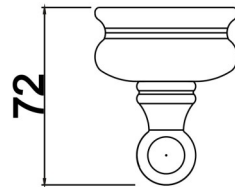

BATHROOMWARE

KINGSTON SINGLE ROBE HOOK
CHROME PLATE

PRODUCT CODE : KTRH

CONSTRUCTION : SOLID BRASS

FINISH : CHROME PLATE

WARRANTY : LIFETIME REPLACEMENT WARRANTY