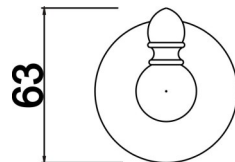

BATHROOMWARE

KINGSTON SINGLE ROBE HOOK
CHROME PLATE

PRODUCT CODE : KTRH

CONSTRUCTION : SOLID BRASS

FINISH : CHROME PLATE

WARRANTY : LIFETIME REPLACEMENT WARRANTY