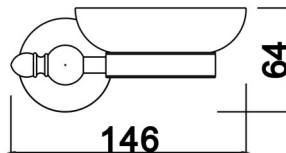

BATHROOMWARE

KINGSTON SOAP DISH
CHROME PLATE

PRODUCT CODE : KTSD

CONSTRUCTION : SOLID BRASS

FINISH : CHROME PLATE

WARRANTY : LIFETIME REPLACEMENT WARRANTY