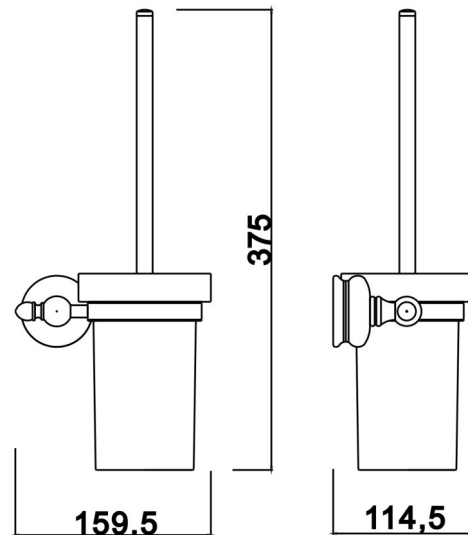

BATHROOMWARE

KINGSTON TOILET BRUSH & HOLDER
CHROME PLATE

PRODUCT CODE : KTTB&H

CONSTRUCTION : SOLID BRASS

FINISH : CHROME PLATE

WARRANTY : LIFETIME REPLACEMENT WARRANTY