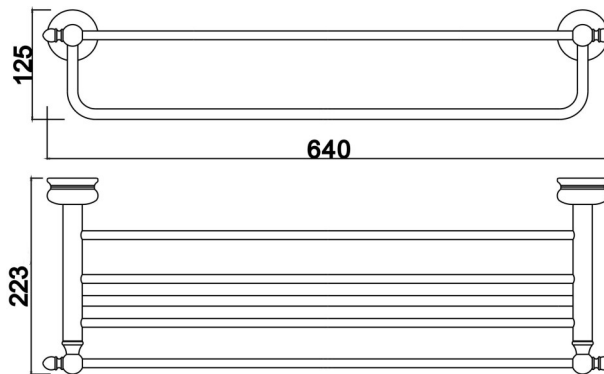

BATHROOMWARE

KINGSTON TOWEL SHELF
CHROME PLATE

PRODUCT CODE : KTTS

CONSTRUCTION : SOLID BRASS

FINISH : CHROME PLATE

WARRANTY : LIFETIME REPLACEMENT WARRANTY