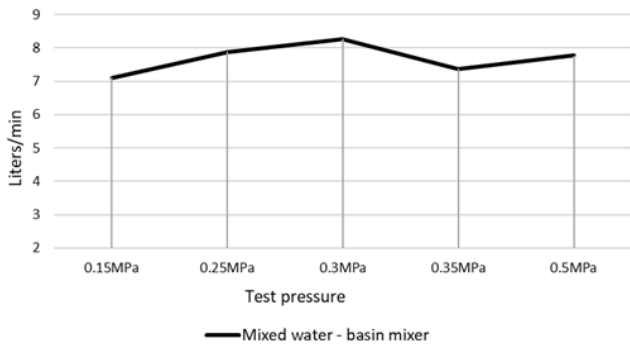

SPECIFICATIONS

TOLERANCES

Surface Tolerance

Hole Diameter

MIN: 34mm MAX: 42mm

FLOW RATE GRAPH

CREDENTIALS

- WaterMark AS/NZS 3718:2005
- 4-star WELS rated