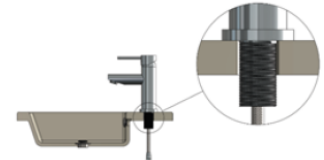

SPECIFICATIONS

TOLERANCES

Surface Tolerance

Hole Diameter

MIN: 34mm MAX: 42mm

FLOW RATE GRAPH

CREDENTIALS

- WaterMark AS/NZS 3718:2005
- 4-star WELS rated

EXPLODED VIEW

No.	Part Name
1	Decor Knob
2	Screw
3	Handle
4	Decor Cover
5	Nut
6	D40 Cartridge
7	Flat Washer
8	Aerator
9	Body
10	Base
11	O-ring
12	Thread Tube
13	Flat Washer
14	Washer
15	Bolt
16	Mount Nut
17	O-ring
18	Connecting Tube
19	Inlet Hose