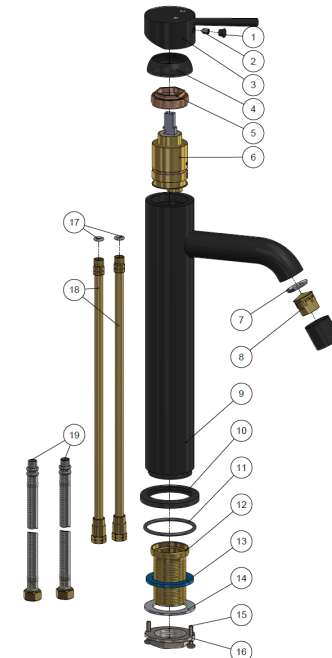

MB04-R3

BASIN MIXER

meir®

MATTE BLACK
MB04-R3

AVAILABLE
FINISH

FEATURES

- 30° curved handle
- 138mm handle length
- 205mm handle height
- 235mm handle width
- 66mm handle diameter

CARE

SPECIFICATIONS

TOLERANCES

Surface Tolerance

Hole Diameter

MIN: 34mm MAX: 42mm

FLOW RATE GRAPH

CREDENTIALS

- WaterMark AS/NZS 3718:2005
- 4-star WELS rated

EXPLODED VIEW

No.	Part Name
1	Decor Knob
2	Screw
3	Handle
4	Decor Cover
5	Nut
6	D40 Cartridge
7	Flat Washer
8	Aerator
9	Body
10	Base
11	O-ring
12	Thread Tube
13	Flat Washer
14	Washer
15	Bolt
16	Mount Nut
17	O-ring
18	Connecting Tube
19	Inlet Hose