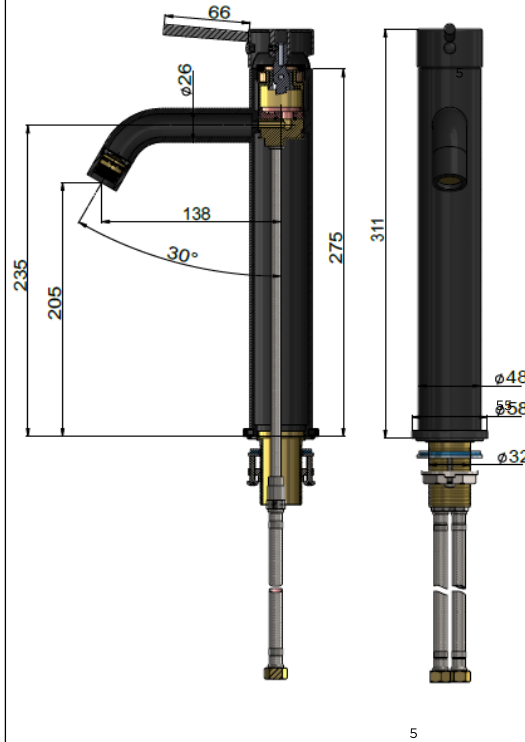

MB04-R3

BASIN MIXER

meir®

MATTE BLACK
MB04-R3

AVAILABLE
FINISH

FEATURES

- 30° curved handle
- 138mm handle length
- 205mm handle height
- 235mm handle width
- 66mm handle diameter

CARE

SPECIFICATIONS

TOLERANCES

Surface Tolerance

Hole Diameter

MIN: 34mm MAX: 42mm

FLOW RATE GRAPH

CREDENTIALS

- WaterMark AS/NZS 3718:2005
- 4-star WELS rated

EXPLODED VIEW

No.	Part Name
1	Decor Knob
2	Screw
3	Handle
4	Decor Cover
5	Nut
6	D40 Cartridge
7	Flat Washer
8	Aerator
9	Body
10	Base
11	O-ring
12	Thread Tube
13	Flat Washer
14	Washer
15	Bolt
16	Mount Nut
17	O-ring
18	Connecting Tube
19	Inlet Hose