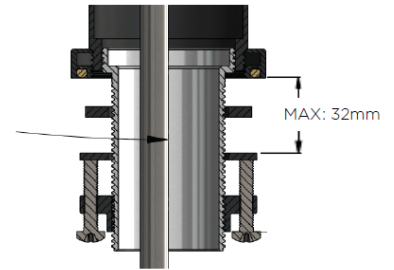

MB04-R3

BASIN MIXER

meir®

MATTE BLACK
MB04-R3

AVAILABLE
FINISH

FEATURES

- 30° curved handle
- 138mm handle length
- 205mm handle height
- 235mm handle width
- 66mm handle diameter

CARE

SPECIFICATIONS

TOLERANCES

Surface Tolerance

Hole Diameter

MIN: 34mm MAX: 42mm

FLOW RATE GRAPH

CREDENTIALS

- WaterMark AS/NZS 3718:2005
- 4-star WELS rated

EXPLODED VIEW

No.	Part Name
1	Decor Knob
2	Screw
3	Handle
4	Decor Cover
5	Nut
6	D40 Cartridge
7	Flat Washer
8	Aerator
9	Body
10	Base
11	O-ring
12	Thread Tube
13	Flat Washer
14	Washer
15	Bolt
16	Mount Nut
17	O-ring
18	Connecting Tube
19	Inlet Hose