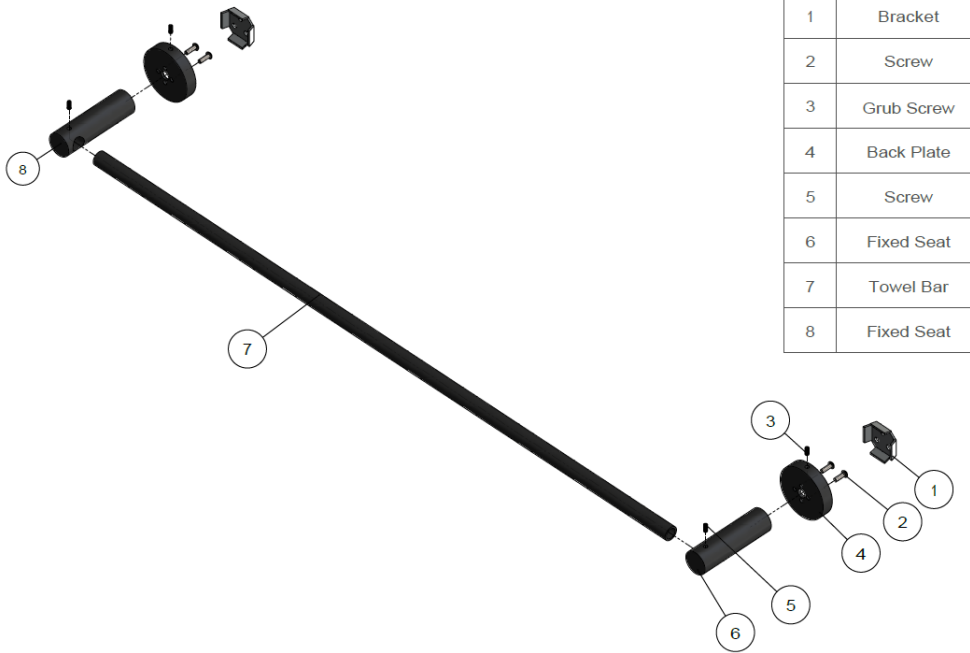

## ROUND SINGLE RAIL

### EXPLODED VIEW

No.	Part Name
1	Bracket
2	Screw
3	Grub Screw
4	Back Plate
5	Screw
6	Fixed Seat
7	Towel Bar
8	Fixed Seat