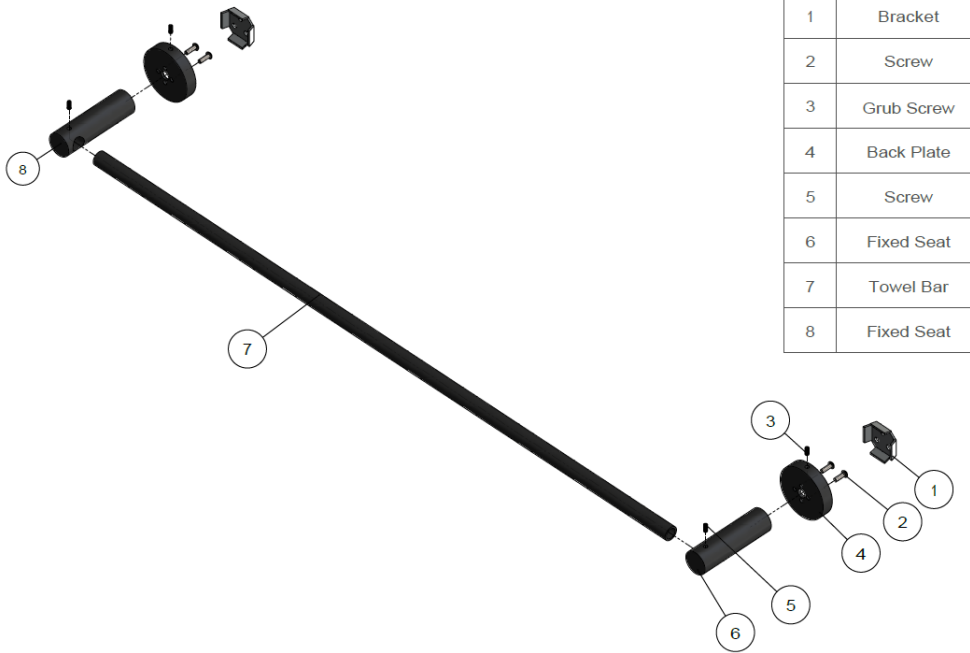

MR01-SR60

ROUND SINGLE RAIL

meir®

MATTE BLACK
MR01-SR60

CHROME
MR01-SR60-C

AVAILABLE
FINISHES

EXPLODED VIEW

No.	Part Name
1	Bracket
2	Screw
3	Grub Screw
4	Back Plate
5	Screw
6	Fixed Seat
7	Towel Bar
8	Fixed Seat

CARE

- Do not install tapware using any form of acetone silicones.
- Do not apply physical items (such as tools) directly to product.
- Never use house-hold or commercial detergents, citrus based cleaners, or abrasive cleaners.
- Clean using a mild washing soap solution rinsed, and dry with a soft cloth.
- Check for any product defects before installation.
- Refer to the installation manual for correct installation.

FEATURES

- 10 Year warranty
- Solid brass construction
- Box Weight **0.6Kg**

SPECIFICATIONS