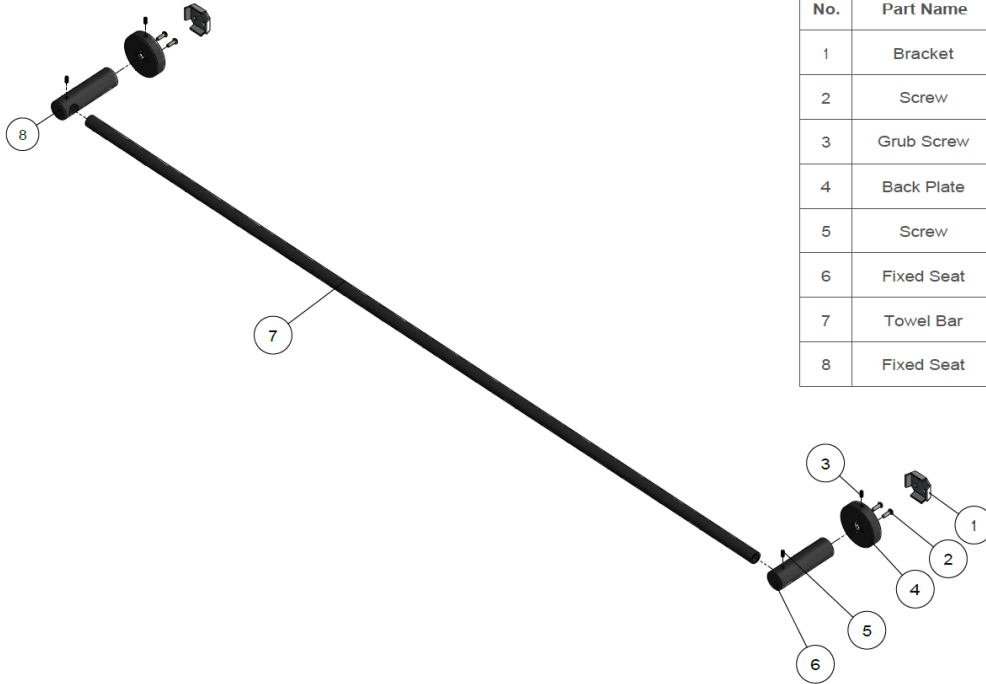

## ROUND SINGLE RAIL

meir®

MATTE BLACK  
MR01-SR90

CHROME  
MR01-SR90-C

CHAMPAGNE  
MR01-SR90-CH

TIGER  
BRONZE  
MR01-SR90-BB

BRUSHED  
NICKEL  
MR01-SR90-  
PVDBN

AVAILABLE  
FINISHES

### EXPLODED VIEW

No.	Part Name
1	Bracket
2	Screw
3	Grub Screw
4	Back Plate
5	Screw
6	Fixed Seat
7	Towel Bar
8	Fixed Seat