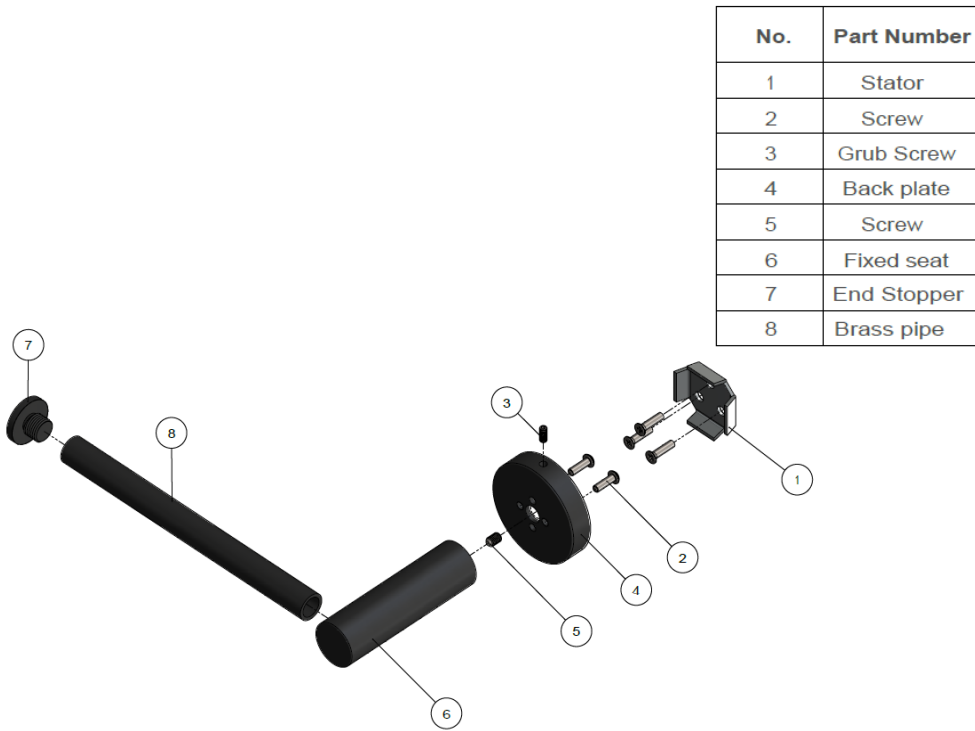

MR02-R

TOILET ROLL HOLDER

meir®

MATTE BLACK
MR02-R

CHROME
MR02-R-C

CHAMPAGNE
MR02-R-CH

TIGER
BRONZE
MR02-R-BB

AVAILABLE
FINISHES

EXPLODED VIEW

CARE

- Do not install tapware using any form of acetone silicones.
- Do not apply physical items (such as tools) directly to product.
- Never use house-hold or commercial detergents, citrus based cleaners, or abrasive cleaners.
- Clean using a mild washing soap solution rinsed, and dry with a soft cloth.
- Check for any product defects before installation.
- Refer to the installation manual for correct installation.

FEATURES

- 10 Year warranty
- Solid brass construction
- Box Weight 0.3

SPECIFICATIONS