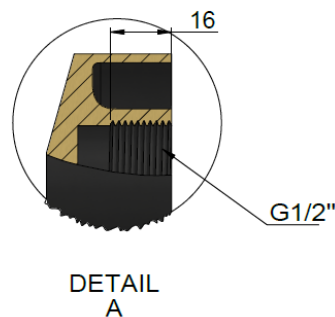

FEATURES

- 10 Year warranty
- Flow rate 6 L p/m
- European components and cartridge
- Solid brass construction
- Box Weight 2 kg
- 68mm long 1/2" threaded adapter included

CARE

- Do not install tapware using any form of acetone silicones.
- Do not apply physical items (such as tools) directly to product.
- Never use house-hold or commercial detergents, citrus based cleaners, or abrasive cleaners.
- Clean using a mild washing soap solution rinsed, and dry with a soft cloth.
- Check for any product defects before installation.
- Refer to the installation manual for correct installation.

CREDENTIALS

- Watermark AS/NZS3718WMKA25013
- Wels Rated 3 Star

SPECIFICATIONS

FLOW RATE GRAPH

TOLERANCES

Max thread depth

MZ0402-R

HAND SHOWER RAIL

meir®

EXPLODED VIEW

No	Part Name
1	Cover
2	Fixed Block
3	Body
4	Spray Plate
5	Controller
6	Shower Hose
7	Elbow
8	Base
9	Screw
10	Fixed Seat
11	Base
12	Handle Shower
13	Shower Rail