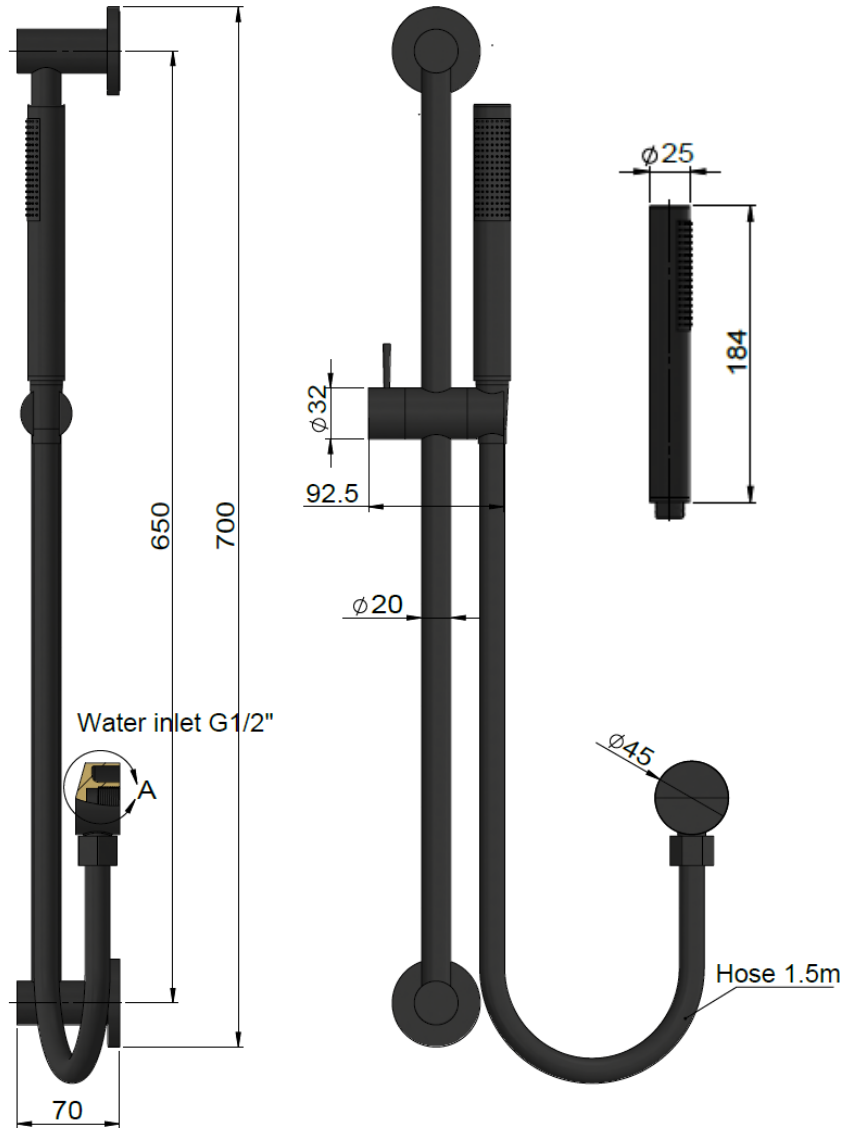

MZ0402-R

HAND SHOWER RAIL

meir®

MATTE BLACK
MZ0402-R

CHROME
MZ0402-R-C

CHAMPAGNE
MZ0402-R-CH

TIGER
BRONZE
MZ0402-R-BB

AVAILABLE
FINISHES

FEATURES

- 10 Year warranty
- Flow rate 6 L p/m
- European components and cartridge
- Solid brass construction
- Box Weight 2 kg
- 68mm long 1/2" threaded adapter included

CARE

- Do not install tapware using any form of acetone silicones.
- Do not apply physical items (such as tools) directly to product.
- Never use house-hold or commercial detergents, citrus based cleaners, or abrasive cleaners.
- Clean using a mild washing soap solution rinsed, and dry with a soft cloth.
- Check for any product defects before installation.
- Refer to the installation manual for correct installation.

CREDENTIALS

- Watermark AS/NZS3718WMKA25013
- Wels Rated 3 Star

SPECIFICATIONS

FLOW RATE GRAPH

TOLERANCES

Max thread depth

MZ0402-R

HAND SHOWER RAIL

meir®

EXPLODED VIEW

No	Part Name
1	Cover
2	Fixed Block
3	Body
4	Spray Plate
5	Controller
6	Shower Hose
7	Elbow
8	Base
9	Screw
10	Fixed Seat
11	Base
12	Handle Shower
13	Shower Rail