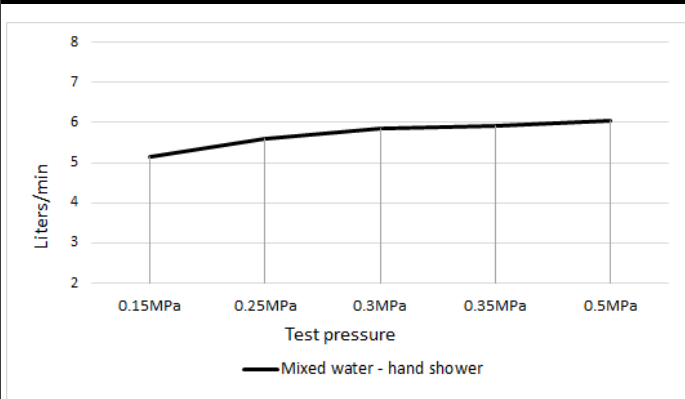

FEATURES

- 10 Year warranty
- Flow rate 6 L p/m
- European components and cartridge
- Solid brass construction
- Box Weight 2 kg
- 68mm long 1/2" threaded adapter included

CARE

- Do not install tapware using any form of acetone silicones.
- Do not apply physical items (such as tools) directly to product.
- Never use house-hold or commercial detergents, citrus based cleaners, or abrasive cleaners.
- Clean using a mild washing soap solution rinsed, and dry with a soft cloth.
- Check for any product defects before installation.
- Refer to the installation manual for correct installation.

CREDENTIALS

- Watermark AS/NZS3718WMKA25013
- Wels Rated 3 Star

SPECIFICATIONS

FLOW RATE GRAPH

TOLERANCES

Max thread depth

MZ0402-R

HAND SHOWER RAIL