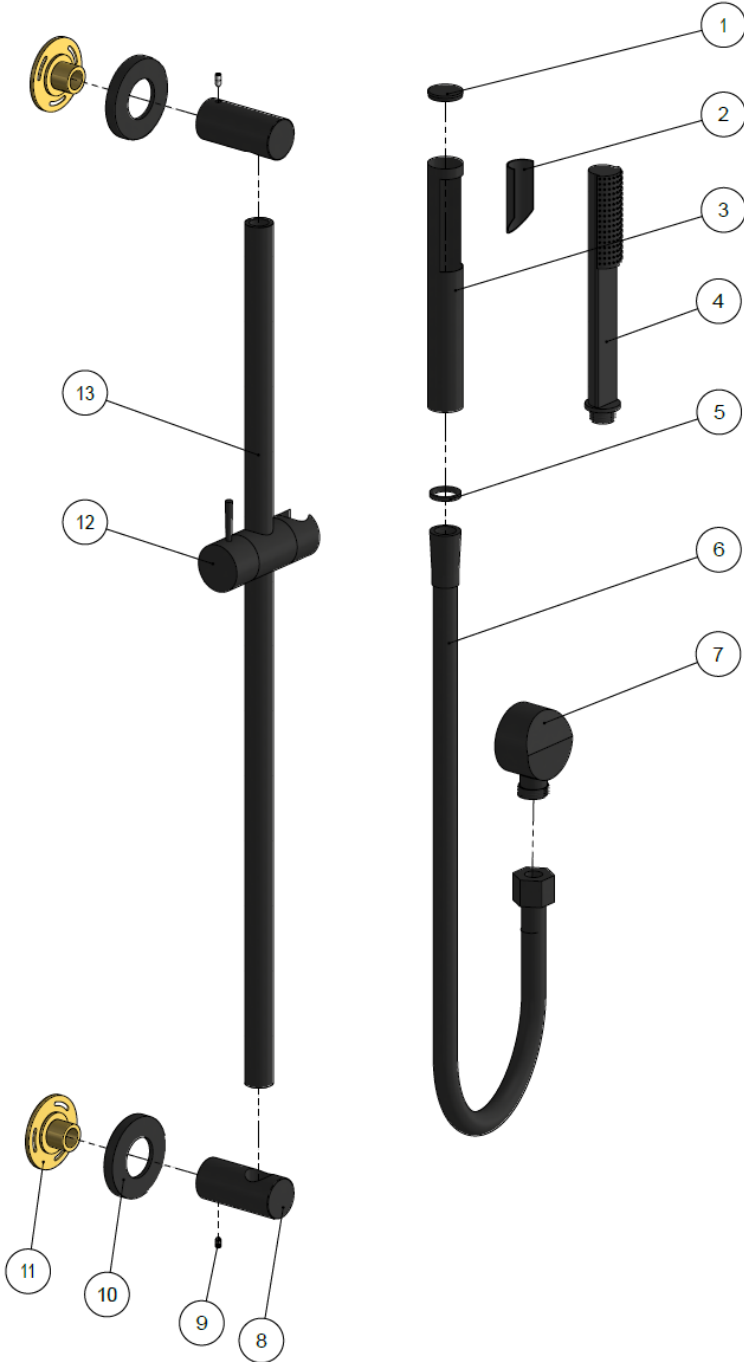

MZ0402-R

HAND SHOWER RAIL

meir®

MATTE BLACK
MZ0402-R

CHROME
MZ0402-R-C

CHAMPAGNE
MZ0402-R-CH

TIGER
BRONZE
MZ0402-R-BB

AVAILABLE
FINISHES

FEATURES

- 10 Year warranty
- Flow rate 6 L p/m
- European components and cartridge
- Solid brass construction
- Box Weight 2 kg
- 68mm long 1/2" threaded adapter included

CARE

- Do not install tapware using any form of acetone silicones.
- Do not apply physical items (such as tools) directly to product.
- Never use house-hold or commercial detergents, citrus based cleaners, or abrasive cleaners.
- Clean using a mild washing soap solution rinsed, and dry with a soft cloth.
- Check for any product defects before installation.
- Refer to the installation manual for correct installation.

CREDENTIALS

- Watermark AS/NZS3718WMKA25013
- Wels Rated 3 Star

SPECIFICATIONS

FLOW RATE GRAPH

TOLERANCES

Max thread depth

MZ0402-R

HAND SHOWER RAIL

meir®

EXPLODED VIEW

No	Part Name
1	Cover
2	Fixed Block
3	Body
4	Spray Plate
5	Controller
6	Shower Hose
7	Elbow
8	Base
9	Screw
10	Fixed Seat
11	Base
12	Handle Shower
13	Shower Rail