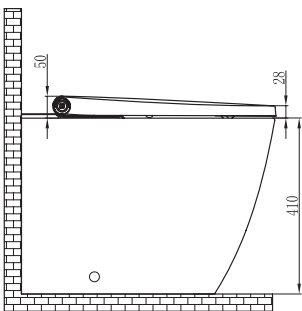

WELS: 4 stars - 3/4.5L

WELS License / Reg No: 1483 / L06554

Set-out: S-trap 90mm
P-trap 180mm

Finish: White

NOTE!!!

The Neion floor mount water closet pan with integrated bidet seat complies with WMTS-051.

Bidet seat has integral break tank with air gap complying with AS 2845.2. Thus it meets the High-Hazard backflow prevention requirements of AS/NZS 3500.1 without the need for a RPZ valve.

The Neion intelligent toilet, by Arcisan, was created by combining the aesthetics of a rimless toilet pan with the cleaning functions of bidets.

Slim Concealed Cistern

ARO4430

WELS: 4 star

Litres/min: 4.5 / 3

Inlet Position: Top left

Material: High density polyethylene

The slim concealed, dual flush cistern is made from high density polyethylene, incorporating inbuilt overflow. Due to its slim design, the cistern can be installed in a standard 90mm metal or timber stud wall application.