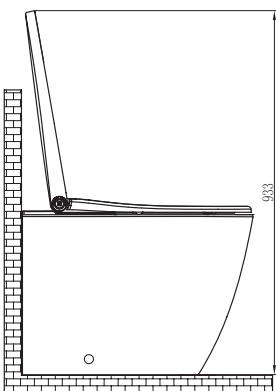

WELS: 4 stars - 3/4.5L

WELS License / Reg No: 1483 / L06554

Set-out: S-trap 90mm
P-trap 180mm

Finish: White

NOTE!!!

The Neion floor mount water closet pan with integrated bidet seat complies with WMTS-051.

Bidet seat has integral break tank with air gap complying with AS 2845.2. Thus it meets the High-Hazard backflow prevention requirements of AS/NZS 3500.1 without the need for a RPZ valve.

The Neion intelligent toilet, by Arcisan, was created by combining the aesthetics of a rimless toilet pan with the cleaning functions of bidets.

Slim Concealed Cistern

ARO4430

WELS: 4 star

Litres/min: 4.5 / 3

Inlet Position: Top left

Material: High density polyethylene

The slim concealed, dual flush cistern is made from high density polyethylene, incorporating inbuilt overflow. Due to its slim design, the cistern can be installed in a standard 90mm metal or timber stud wall application.