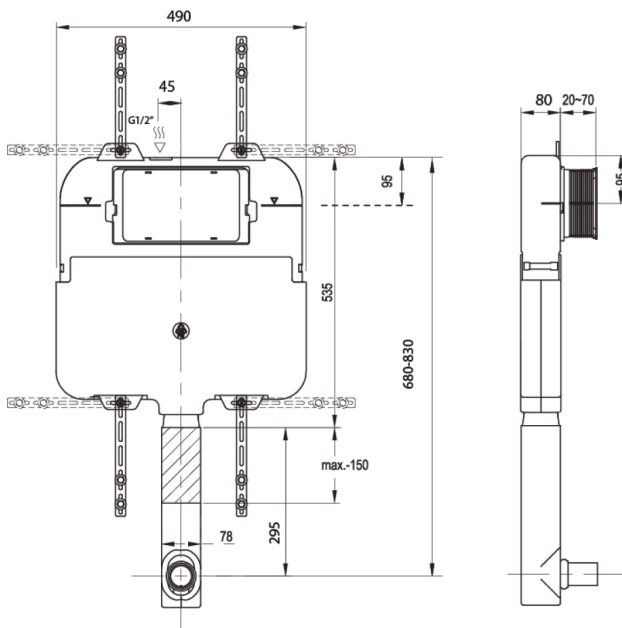

WELS: 4 stars - 3/4.5L

WELS License / Reg No: 1483 / L06554

Set-out: S-trap 90mm
P-trap 180mm

Finish: White

NOTE!!!

The Neion floor mount water closet pan with integrated bidet seat complies with WMTS-051.

Slim Concealed Cistern

ARO4430

WELS: 4 star

Litres/min: 4.5 / 3

Inlet Position: Top left

Material: High density polyethylene

The slim concealed, dual flush cistern is made from high density polyethylene, incorporating inbuilt overflow. Due to its slim design, the cistern can be installed in a standard 90mm metal or timber stud wall application.

WARRANTY
10 years

*Conditions apply.

streamline

www.streamlineproducts.com.au | Ph: 1300 735 352

Dimensions are in millimeters and are subject to manufacturing variations. Streamline reserves the right to vary specifications at any time without notice. Information provided within this specification sheet is correct at the date of printing. Please confirm all particulars with your sales consultant prior to purchase.
Version: 1.1 - October 2017