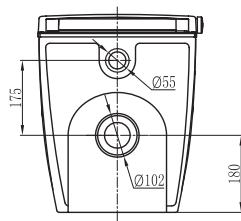

WELS: 4 stars - 3/4.5L

WELS License / Reg No: 1483 / L06554

Set-out: S-trap 90mm
P-trap 180mm

Finish: White

NOTE!!!

The Neion floor mount water closet pan with integrated bidet seat complies with WMTS-051.

Bidet seat has integral break tank with air gap complying with AS 2845.2. Thus it meets the High-Hazard backflow prevention requirements of AS/NZS 3500.1 without the need for a RPZ valve.

The Neion intelligent toilet, by Arcisan, was created by combining the aesthetics of a rimless toilet pan with the cleaning functions of bidets.

Slim Concealed Cistern

ARO4430

WELS: 4 star

Litres/min: 4.5 / 3

Inlet Position: Top left

Material: High density polyethylene

The slim concealed, dual flush cistern is made from high density polyethylene, incorporating inbuilt overflow. Due to its slim design, the cistern can be installed in a standard 90mm metal or timber stud wall application.