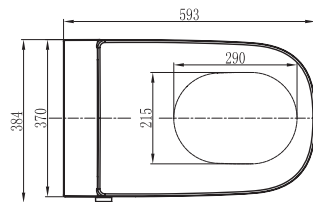

NOTE!!!

The Neion floor mount water closet pan with integrated bidet seat complies with WMTS-051.

Bidet seat has integral break tank with air gap complying with AS 2845.2. Thus it meets the High-Hazard backflow prevention requirements of AS/NZS 3500.1 without the need for a RPZ valve.