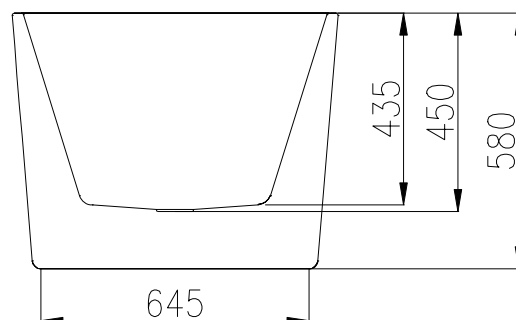

Features:

- 1: 1500 x 750 x 580mm
- 2: Pure acrylic enables long-term skin care beauty.
- 3: Open every breathing pore thoroughly to enjoy real relax.
- 4: Elegant appearance with modern design.
- 5: Sanitary grade double skin acrylic construction.

Features:

- 1: 1700 x 800 x 580mm
- 2: Pure acrylic enables long-term skin care beauty.
- 3: Open every breathing pore thoroughly to enjoy real relax.
- 4: Elegant appearance with modern design.
- 5: Sanitary grade double skin acrylic construction.