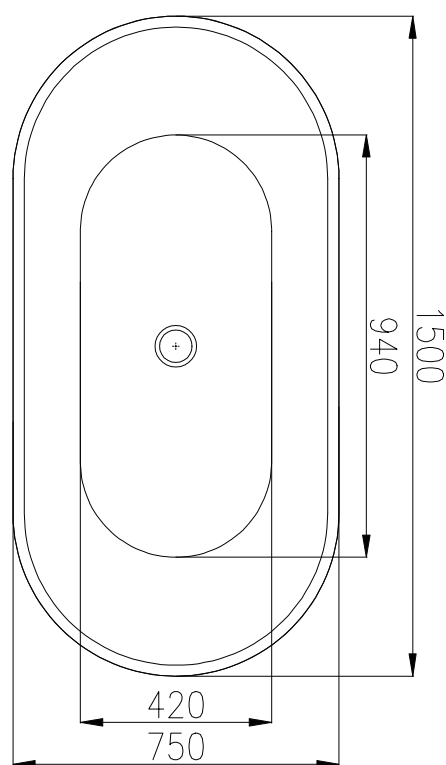

Features:

- 1: 1500 x 750 x 580mm
- 2: Pure acrylic enables long-term skin care beauty.
- 3: Open every breathing pore thoroughly to enjoy real relax.
- 4: Elegant appearance with modern design.
- 5: Sanitary grade double skin acrylic construction.

Features:

- 1: 1700 x 800 x 580mm
- 2: Pure acrylic enables long-term skin care beauty.
- 3: Open every breathing pore thoroughly to enjoy real relax.
- 4: Elegant appearance with modern design.
- 5: Sanitary grade double skin acrylic construction.