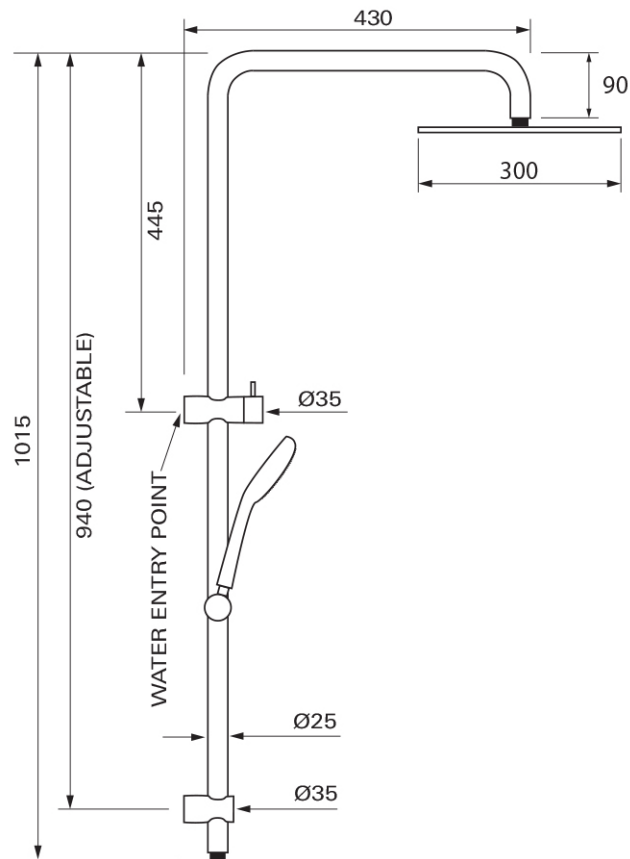

Embrace 300 Shower System

Product Image	Product Details
---------------	-----------------

SKU:	VSS81300B
Brand:	Villeroy & Boch
Range:	Embrace
Warranty:	15 Years
WELS:	3 Star 9 LPM, Reg #: S13354

Additional Features	Technical Specification
---------------------	-------------------------

Required Product
N/A

Recommended Products
N/A

Additional Notes

- * 300Ø Overhead
- * 3 Function Handpiece
- * Easy Clean Silicon Nozzles

Note: All dimensions are in millimetres and are subject to normal manufacturing variations. Always use the physical product measurements for cut-outs and rough-ins as the technical details shown may differ from the actual product. Use acetic cured silicone sealant. Do not use epoxy type adhesives. Clean with damp cloth. Do not use abrasive cleaners, liquids or pastes.