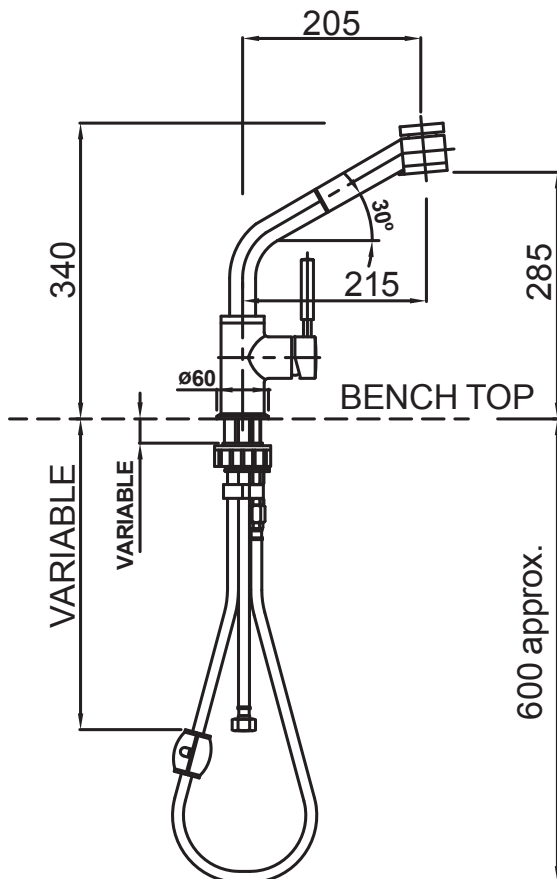

02-3851
**MINIMALIST HI RISE SINK
 MIXER WITH PULL OUT SPRAY**

FINISH: Chrome

CONSTRUCTION: Brass
CARTRIDGE TYPE: 40mm ceramic
SUPPLY: Mains Pressure
CONNECTIONS: 1/2" BSP Female
WORKING PRESSURES: 150 - 500 kpa
OPERATING TEMPERATURE: 5°C to 70°C*
 *Refer AS/NZS 3500

- 40mm ceramic disc cartridge
- Swivel spout fitted with two function pull-out spray head - aerated flow and rain spray
- Fully flexible and retractable metal pull-out hose for longevity
- Pin lever handle
- Stainless steel flexible hoses – 1/2" BSP female
- Integral non-return valve prevents cross-feeding and backflow
- Suitable for mains pressure installation
- WELS 4 Star, 7.5l/min