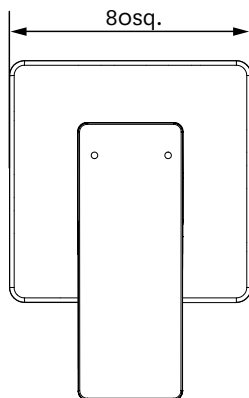

**03-9432MBK  
BLAZE SHOWER MIXER**

Also available in  
CHROME FINISH

**FINISH: Matte Black\***

**CONSTRUCTION:** Brass Body / Metal Plate

**CARTRIDGE TYPE:** 25mm ceramic

**SUPPLY:** Mains Pressure

**CONNECTIONS:** 1/2" BSP Female

**WORKING PRESSURES:** 150 - 500 kpa

**OPERATING TEMPERATURE:** 5°C to 70°C\*\*

\*\*Refer AS/NZS 3500

- 25mm ceramic disc cartridge
- Metal wall plate construction for longevity
- Solid easy-to-grip handle
- Incorporates brass lugs for ease of mounting
- Suitable for wall cavities 70mm or greater
- Tiling template included with mixer body
- Positive sealed faceplate
- Body inlets - 1/2" BSP female
- Suitable for mains pressure installation
- WELS rating not required
- Also available in chrome finish (03-9432M)