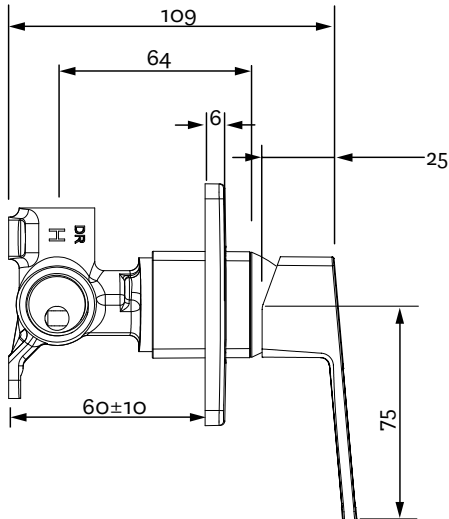

**03-9432MBK  
BLAZE SHOWER MIXER**

Also available in  
CHROME FINISH

**FINISH: Matte Black\***

**CONSTRUCTION:** Brass Body / Metal Plate

**CARTRIDGE TYPE:** 25mm ceramic

**SUPPLY:** Mains Pressure

**CONNECTIONS:** 1/2" BSP Female

**WORKING PRESSURES:** 150 - 500 kpa

**OPERATING TEMPERATURE:** 5°C to 70°C\*\*

\*\*Refer AS/NZS 3500

- 25mm ceramic disc cartridge
- Metal wall plate construction for longevity
- Solid easy-to-grip handle
- Incorporates brass lugs for ease of mounting
- Suitable for wall cavities 70mm or greater
- Tiling template included with mixer body
- Positive sealed faceplate
- Body inlets - 1/2" BSP female
- Suitable for mains pressure installation
- WELS rating not required
- Also available in chrome finish (03-9432M)