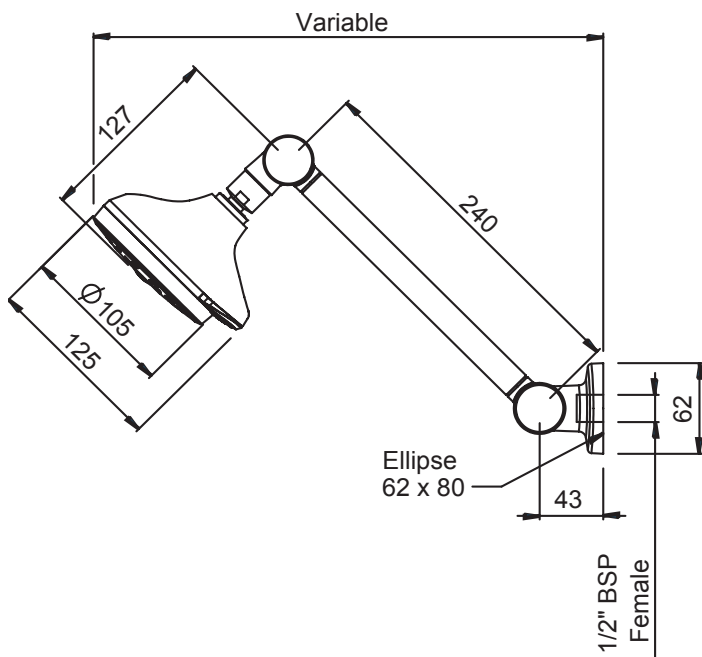

13-5011
FUTURA HI RISE SHOWER

Satinjet®

FINISH: Chrome / Graphite

FUNCTIONS: Satinjet® & Massage

MOUNTING METHOD: Wall outlet mounting

SUPPLY: Mains Pressure

CONNECTIONS: 1/2" BSP Female

WORKING PRESSURES: 150 - 500 kpa

OPERATING TEMPERATURE: Recommended 50°C*

*Refer AS/NZS 3500

- Features the revolutionary Satinjet® spray design. Twin jets of water collide into thousands of tiny droplets to deliver voluminous shower coverage
- Dual spray rose featuring Satinjet® spray and a massage spray
- Unique push button built into shower head to change spray pattern
- Easy-to-clean faceplate
- Height adjustable, never droop, hi rise arm with a swivel joint that will not loosen or droop with use
- Brass, adjustable ball joint connection
- Easy retro-fit installation