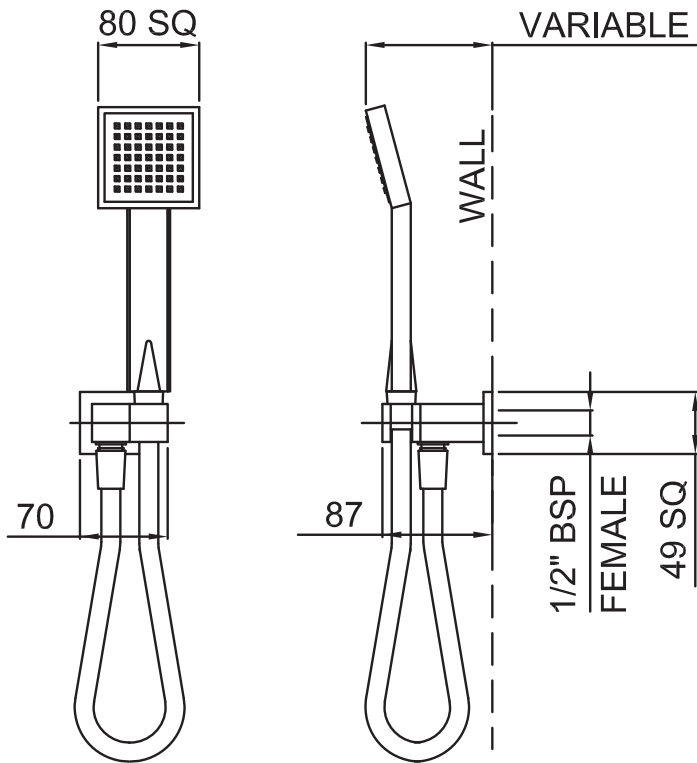

16-0501  
RERE HAND SHOWER

Also available in  
MATTE BLACK FINISH

Twist Free  
Hose

**FINISH:** Chrome

**FUNCTION:** Single

**INSTALL METHOD:** Screw-off, Screw-on

**SUPPLY:** Mains Pressure

**CONNECTIONS:** 1/2" BSP Female

**WORKING PRESSURES:** 150 - 500 kpa

**OPERATING TEMPERATURE:** Recommended 50°C\*\*

\*\*Refer AS/NZS 3500

- Single function handset
- Sleek square handset design
- Rub clean silicon jets on the faceplate help to eliminate the build-up of limescale and calcium deposits, maintaining shower performance
- Stylish deluxe square wall outlet bracket
- Strong and durable Satin-Smooth hose
- Easy screw-off, screw-on installation with no drilling required
- Also available in Matte Black finish (16-0501MBK)