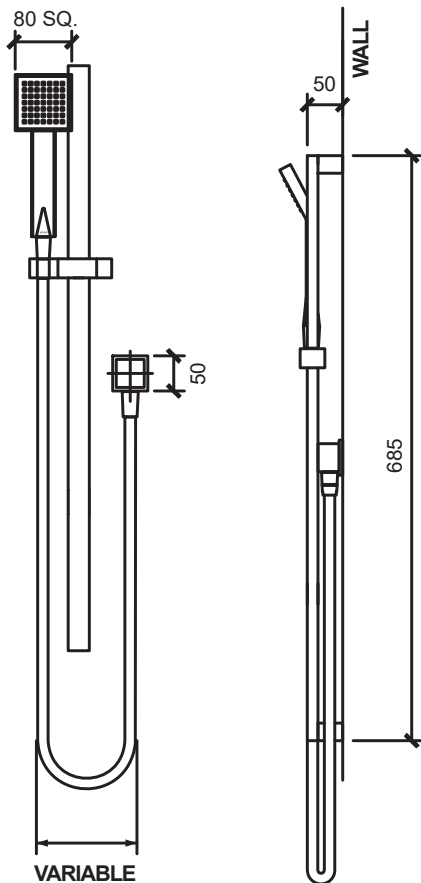

**16-0549
RERE RAIL SHOWER**

Also available in
MATTE BLACK FINISH

Twist Free
Hose

FINISH: Chrome

FUNCTION: Single

INSTALL METHOD: Fixed Mount Pillar

SUPPLY: Mains Pressure

CONNECTIONS: 1/2" BSP Female

WORKING PRESSURES: 150 - 500 kpa

OPERATING TEMPERATURE: Recommended 50°C**

**Refer AS/NZS 3500

- Single function handset
- Sleek square handset design
- Rub clean silicon jets on the faceplate help to eliminate the build-up of limescale and calcium deposits, maintaining shower performance
- Stylish metal rail and wall elbow to match handset design
- Height adjustable handset holder with easy to use twist action slider
- Strong and durable Satin-Smooth hose
- Also available in Matte Black finish (16-0549MBK)