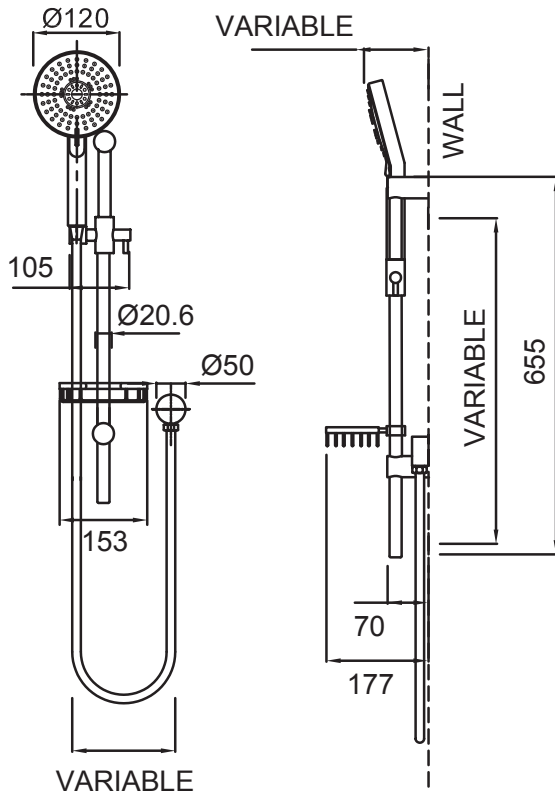

18-0226
TURQUOISE MKII RAIL SHOWER

Twist Free
Hose

FINISH: Chrome

FUNCTIONS: Five

INSTALL METHOD: Adjustable Mount Pillar

SUPPLY: Mains Pressure

CONNECTIONS: 1/2" BSP Female

WORKING PRESSURES: 150 - 500 kpa

OPERATING TEMPERATURE: Recommended 50°C**

**Refer AS/NZS 3500

- 5 function adjustable spray handset
- Rub clean silicon jets on the faceplate help to eliminate the build-up of limescale & calcium deposits, maintaining shower performance
- Stylish 655mm rail with an adjustable pillar to allow easy retro-fit to existing holes
- Height adjustable handset holder with twist lock metal slider
- Stilo wall elbow
- Durable double wound metal hose