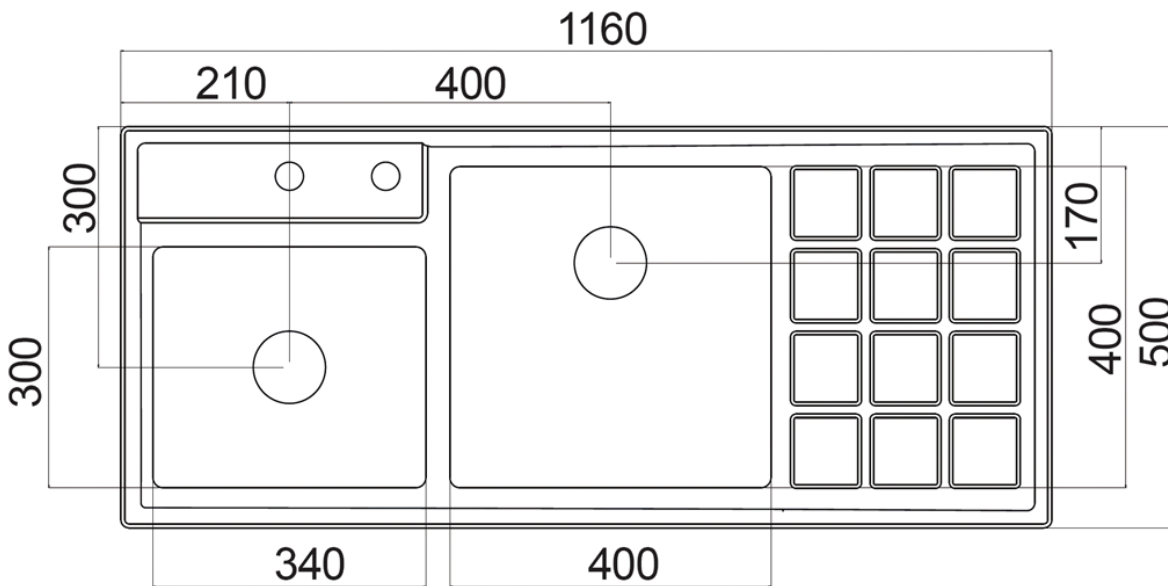

Quadrum 2c 40 Plus Stainless Sink

93920/103

TRAMONTINA

FINISH: Scotch Brite

SIZE: 1160 X 500 X 184 + 215mm

COUNTRY OF ORIGIN: Brazil

MATERIAL: High grade 304 Stainless Steel

FOOD SAFE: Antibacterial hygiene protection