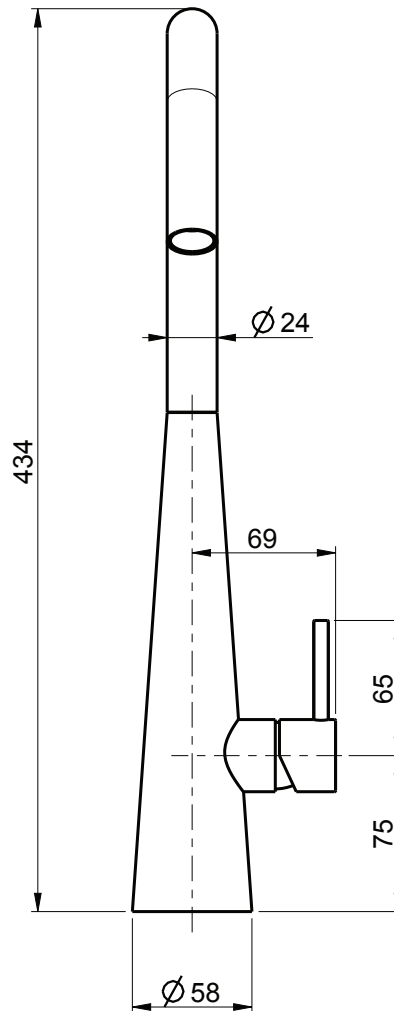

Quadrum 2c 40 Plus Stainless Sink

93920/103

TRAMONTINA

FINISH: Scotch Brite

SIZE: 1160 X 500 X 184 + 215mm

COUNTRY OF ORIGIN: Brazil

MATERIAL: High grade 304 Stainless Steel

FOOD SAFE: Antibacterial hygiene protection

Warranty is for domestic use only.
All information is correct as at time of writing. The actual product may vary slightly and sizes may be scaled up or down.

Aria Sink Mixer

ARI-01

FINISH: Chrome

OPERATING PRESSURE: From 150 up to 1200kpa

WELS TESTED PRESSURE: Up to 500kpa

CONSTRUCTION: Solid DZR Brass

CARTRIDGE: 25mm

SUPPLY: Mains Pressure

www.linsol.com.au

PHONE 1300 546 765 | **FAX** (02) 4228 0479 | **EMAIL** INFO@LINSOL.COM.AU

Warranty is for domestic use only.
All information is correct as at time of writing. The actual product may vary slightly and sizes may be scaled up or down.