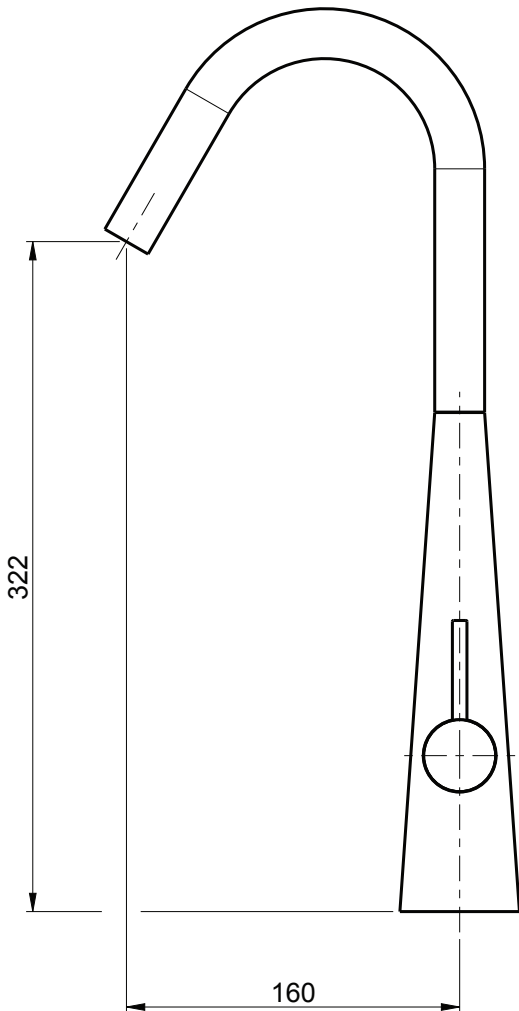

Quadrum 2c 40 Plus Stainless Sink

93920/103

TRAMONTINA

FINISH: Scotch Brite

SIZE: 1160 X 500 X 184 + 215mm

COUNTRY OF ORIGIN: Brazil

MATERIAL: High grade 304 Stainless Steel

FOOD SAFE: Antibacterial hygiene protection

Warranty is for domestic use only.
All information is correct as at time of writing. The actual product may vary slightly and sizes may be scaled up or down.

Aria Sink Mixer

ARI-01

FINISH: Chrome

OPERATING PRESSURE: From 150 up to 1200kpa