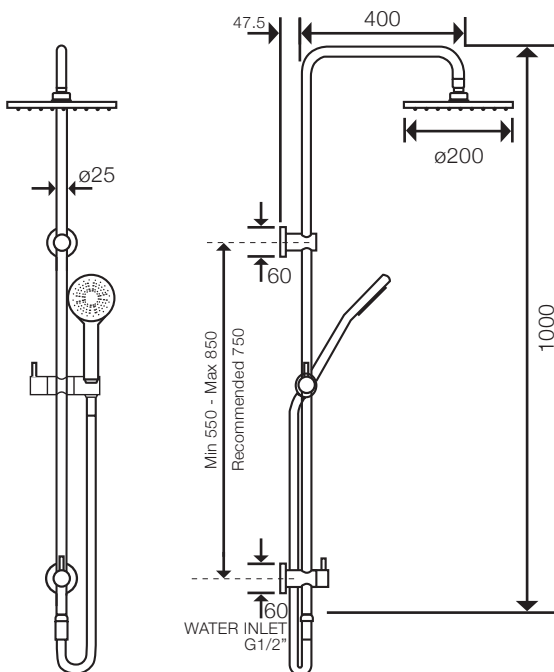

Axis Shower Column with Round Showerhead and Hand Shower

AXO2310

Capacity: 9L/min

WELS: 3 stars

Handshower: three setting

Finish: Chrome

Also available in matte black and satin nickel.

WARRANTY
15 years

*Conditions apply.

streamline

www.streamlineproducts.com.au | Ph: 1300 735 352

Dimensions are in millimeters and are subject to manufacturing variations. Streamline reserves the right to vary specifications at any time without notice. Information provided within this specification sheet is correct at the date of printing. Please confirm all particulars with your sales consultant prior to purchase.
Version: 2.0 - July 2018