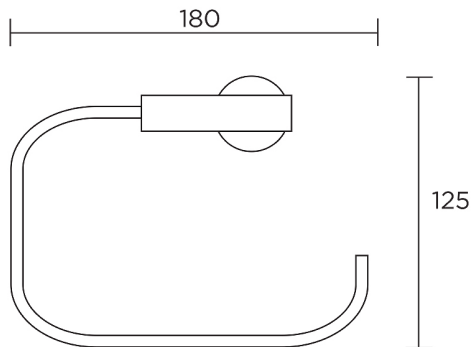

## Axis Towel Ring

AX07

**Finish:** Chrome, Brushed Nickel PVD, Matte Black, Rose Gold PVD, Brushed Rose Gold PVD, Brushed Brass PVD, Brushed Gun Metal.

The simplicity and practicality of the Axis towel ring is what gives this bathroom accessory an enduring appeal.

**WARRANTY**  
7 years

\*Conditions apply.

streamline

[www.streamlineproducts.com.au](http://www.streamlineproducts.com.au) | Ph: 1300 735 352

Dimensions are in millimeters and are subject to manufacturing variations. Streamline reserves the right to vary specifications at any time without notice. Information provided within this specification sheet is correct at the date of printing. Please confirm all particulars with your sales consultant prior to purchase.  
Version: 1.2 - August 2017