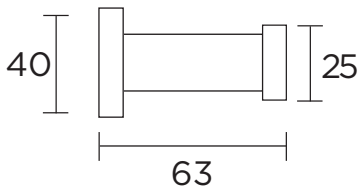

Axis Robe Hook

AX08

Finish: Chrome, Brushed Nickel PVD, Matte Black, Rose Gold PVD, Brushed Rose Gold PVD, Brushed Brass PVD, Brushed Gun Metal.

The simplicity and practicality of the Axis robe hook is what gives this bathroom accessory an enduring appeal.

WARRANTY
7 years

*Conditions apply.

streamline

www.streamlineproducts.com.au | Ph: 1300 735 352

Dimensions are in millimeters and are subject to manufacturing variations. Streamline reserves the right to vary specifications at any time without notice. Information provided within this specification sheet is correct at the date of printing. Please confirm all particulars with your sales consultant prior to purchase.
Version: 1.4 - September 2018