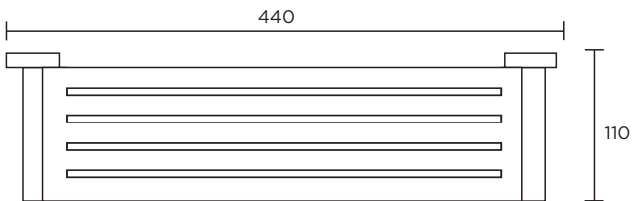

Axus Stainless Steel Shelf

AX09

Finishes available: Chrome, Brushed Nickel PVD, Matte Black, Rose Gold PVD, Brushed Rose Gold PVD, Brushed Brass PVD, Brushed Gun Metal.

The simplicity and practicality of the Axus stainless steel shelf is what gives this bathroom accessory an enduring appeal.