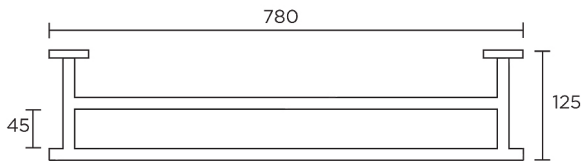

## Axis Double Towel Rail 80cm

AX80D

---

**Finish:** Chrome, Brushed Nickel PVD, Matte Black, Rose Gold PVD, Brushed Rose Gold PVD, Brushed Brass PVD, Brushed Gun Metal.

The simplicity and practicality of the Axis double towel rail 80cm is what gives this bathroom accessory an enduring appeal.

**WARRANTY**  
7 years

\*Conditions apply.

---

streamline

[www.streamlineproducts.com.au](http://www.streamlineproducts.com.au) | Ph: 1300 735 352

Dimensions are in millimeters and are subject to manufacturing variations. Streamline reserves the right to vary specifications at any time without notice. Information provided within this specification sheet is correct at the date of printing. Please confirm all particulars with your sales consultant prior to purchase.  
Version: 1.2 - August 2017