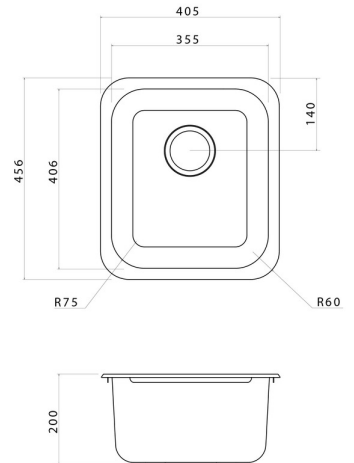

Arctic is an affordable and practical sink offer with Undermount and Overmount configurations and a range of optional accessories.

Streamlined.
Functional.
Classic.

SINGLE BOWL UNDERMOUNT/OVERMOUNT

L 456mm W 405mm D 200mm
CODE: PPL10BU (UNDERMOUNT) PPL10B (OVERMOUNT)

1.5 BOWL UNDERMOUNT/OVERMOUNT

L 670mm W 440mm D 200mm
CODE: (OVERMOUNT) PPL15B 0TH, PPL15B.1 1TH
(UNDERMOUNT) PPL15BU

Included Accessories

STAINLESS STEEL BASKET WASTES

Push down to seal, pull up to drain and remove to empty.
CODE: A0084

DOUBLE BOWL UNDERMOUNT/OVERMOUNT

L 790mm W 456mm D 200mm
CODE: (UNDERMOUNT) PPL20BU
(OVERMOUNT) PPL20B 0TH, PPL20B.1 1TH

13 14 16
www.clark.com.au

© Copyright 2016. Caroma Industries Ltd. ABN 35 000 189 499. Caroma Industries Ltd has a policy of continuous improvement on its products and reserves the right to change materials and specifications without notice. Information herein is current at the time of printing and is subject to change without notice. WARNING: Products in this brochure are the subject of registered designs and patents. Sink images are digital representations which may vary from actual product samples. Tapware shown on sinks is not included and is sold separately. Please check actual product sample prior to purchase. For accurate cutout sizes only use templates provided with packaging.

Legend: TH=Taphole, RHB =Right Hand Bowl, LHB= Left Hand Bowl, REV=Reversible