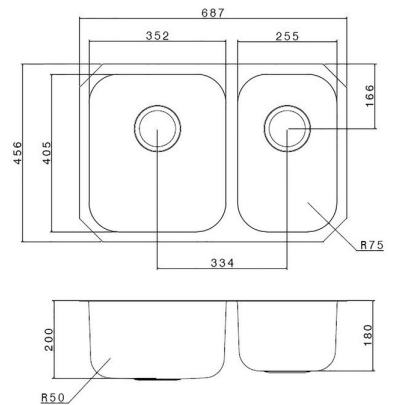

Arctic is an affordable and practical sink offer with Undermount and Overmount configurations and a range of optional accessories.

Streamlined.
Functional.
Classic.

SINGLE BOWL UNDERMOUNT/OVERMOUNT

L 456mm W 405mm D 200mm
CODE: PPL10BU (UNDERMOUNT) PPL10B (OVERMOUNT)

1.5 BOWL UNDERMOUNT/OVERMOUNT

L 670mm W 440mm D 200mm
CODE: (OVERMOUNT) PPL15B 0TH, PPL15B.1 1TH
(UNDERMOUNT) PPL15BU

Included Accessories

STAINLESS STEEL BASKET WASTES

Push down to seal, pull up to drain and remove to empty.
CODE: A0084

DOUBLE BOWL UNDERMOUNT/OVERMOUNT

L 790mm W 456mm D 200mm
CODE: (UNDERMOUNT) PPL20BU
(OVERMOUNT) PPL20B 0TH, PPL20B.1 1TH

13 14 16
www.clark.com.au

© Copyright 2016. Caroma Industries Ltd. ABN 35 000 189 499. Caroma Industries Ltd has a policy of continuous improvement on its products and reserves the right to change materials and specifications without notice. Information herein is current at the time of printing and is subject to change without notice. WARNING: Products in this brochure are the subject of registered designs and patents. Sink images are digital representations which may vary from actual product samples. Tapware shown on sinks is not included and is sold separately. Please check actual product sample prior to purchase. For accurate cutout sizes only use templates provided with packaging.

Legend: TH=Taphole, RHB =Right Hand Bowl, LHB= Left Hand Bowl, REV=Reversible