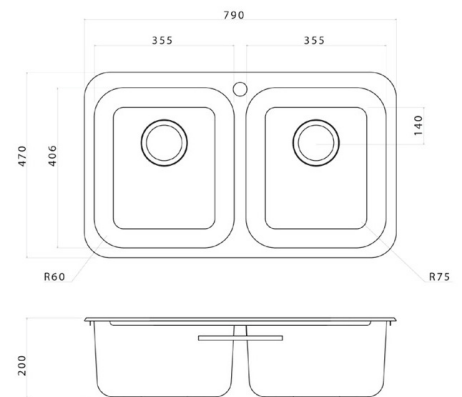

Arctic is an affordable and practical sink offer with Undermount and Overmount configurations and a range of optional accessories.

Streamlined.
Functional.
Classic.

SINGLE BOWL UNDERMOUNT/OVERMOUNT

L 456mm W 405mm D 200mm
CODE: PPL10BU (UNDERMOUNT) PPL10B (OVERMOUNT)

1.5 BOWL UNDERMOUNT/OVERMOUNT

L 670mm W 440mm D 200mm
CODE: (OVERMOUNT) PPL15B 0TH, PPL15B.1 1TH
(UNDERMOUNT) PPL15BU

Included Accessories

STAINLESS STEEL BASKET WASTES

Push down to seal, pull up to drain and remove to empty.
CODE: A0084

DOUBLE BOWL UNDERMOUNT/OVERMOUNT

L 790mm W 456mm D 200mm
CODE: (UNDERMOUNT) PPL20BU
(OVERMOUNT) PPL20B 0TH, PPL20B.1 1TH

13 14 16
www.clark.com.au

© Copyright 2016. Caroma Industries Ltd. ABN 35 000 189 499. Caroma Industries Ltd has a policy of continuous improvement on its products and reserves the right to change materials and specifications without notice. Information herein is current at the time of printing and is subject to change without notice. WARNING: Products in this brochure are the subject of registered designs and patents. Sink images are digital representations which may vary from actual product samples. Tapware shown on sinks is not included and is sold separately. Please check actual product sample prior to purchase. For accurate cutout sizes only use templates provided with packaging.